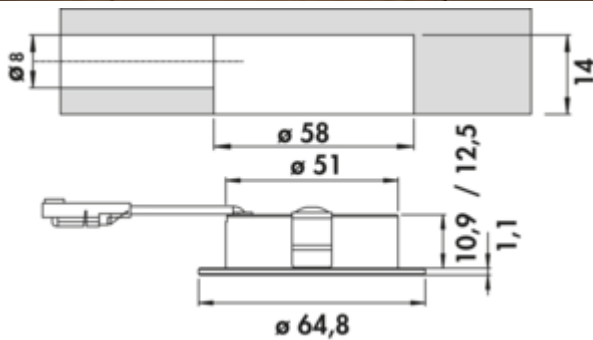

Anelli LED stainless steel coloured

Product number: 7063358

Configuration: single lamp without switch, 3000 K warm white

Configuration options

- 7061324 | single lamp without switch, 4000 K neutral white
- 7061326 | set 2, 4000 K neutral white
- 7061328 | set 3, 4000 K neutral white
- 7061330 | set 5, 4000 K neutral white
- 7063358 | single lamp without switch, 3000 K warm white
- 7063360 | set 2, 3000 K warm white
- 7063362 | set 3, 3000 K warm white
- 7063364 | set 5, 3000 K warm white

- ✓ Built-in lamp
- ✓ Surface-mounted lamp
- ✓ 3000 K warm white

Built-in lamp. Aluminium body, illumination without visible LED points.

Individual lamp without switch

- 4 watts, 12 V, two colour areas: **4000 K** neutral white, **3000 K** warm white
- 62 lumen/watt
- 2000 mm supply line
- drill \varnothing 58 mm

[more infos...](#)

Technical data

Article type	Luminaire	Outer diameter	64,8 mm
Height	1,1 mm	Illuminant included	Yes
Drilling diameter	58 mm	Housing colour	stainless-steel coloured
Width	64,8 mm	Colour temperature	3000 K warm white
Energy efficiency class	F	Illuminant type	LED
Transformer / converter required	Yes, must be ordered separately	Replaceable illuminant	No
Protection class	III	Light yield	62 lumen/watt
Mounting/Fixing	Base unit installation (wall unit/shelf) installation	Connection	One-sided
Material housing	aluminium	Homogeneous light field without visible LED points	Yes
Switch	No	Design	Built-in lamp Surface-mounted lamp
Shape	round	Illuminant power	4 watts
Length of the supply line (primary)	2.000 mm		