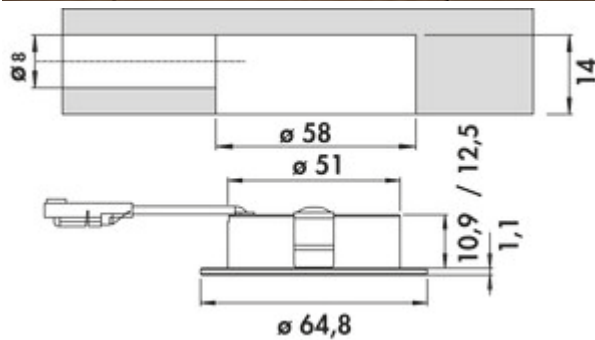

- ✓ Built-in lamp
- ✓ Surface-mounted lamp
- ✓ 3000 K warm white

Built-in lamp. Aluminium body, illumination without visible LED points.

Individual lamp without switch

- 4 watts, 12 V, two colour areas: 4000 K neutral white, 3000 K warm white
- 62 lumen/watt
- 2000 mm supply line
- drill  $\varnothing$  58 mm

### Technical data

Article type	Luminaire	Outer diameter	64,8 mm
Drilling diameter	58 mm	Illuminant included	Yes
Width	64,8 mm	Housing colour	stainless-steel coloured
Energy efficiency class	F	Colour temperature	3000 K warm white
Transformer / converter required	Yes, must be ordered separately	Illuminant type	LED
Protection class	III	Replaceable illuminant	No
Mounting/Fixing	Base unit installation (wall unit/shelf) installation	Light yield	62 lumen/watt
Material housing	aluminium	Connection	One-sided
Switch	No	Homogeneous light field without visible LED points	Yes
Shape	round	Design	Built-in lamp Surface-mounted lamp
Length of the supply line (primary)	2.000 mm	Illuminant power	4 watts