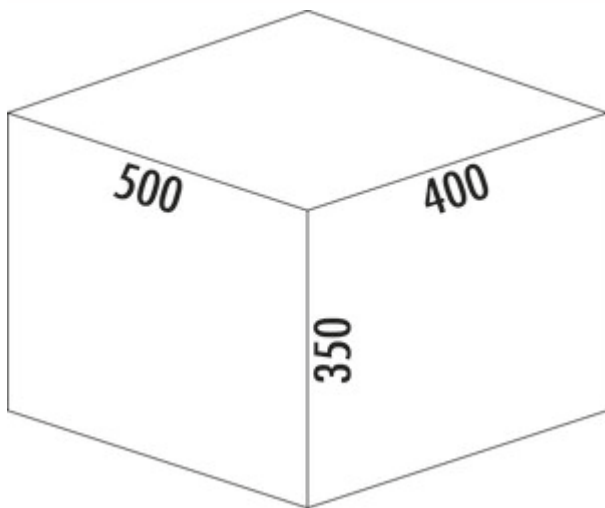

## Cox Stand-UP<sup>®</sup> 350 S/500-2

Product number: 8013423

Configuration: anthracite, H 350 mm

### Configuration options

8013423 | anthracite, H 350 mm

- ✓ Existing pull-outs
- ✓ 38 l
- ✓ Number of containers: 2

For mounting on existing pull-outs with a nominal depth of 450 mm and 500 mm.

- maximum frame height (dimension from the bottom of the drawer to the top edge of the frame) 245 mm
- minimum installation depth (internal dimension of the drawer) 400 mm
- waste volume 38 (1 x 16/1 x 22) litres
- total height 350 mm
- installation height without complete lid 340 mm
- complete lid can be mounted behind the upper front to save space
- bucket height 326 mm

### Technical data

Article type	Waste collection system	Lid type(s)	Complete lid
Width	500 mm	Number of containers	2
Mounting/Fixing	on existing pull-outs	Total volume	38 l
Further	maximum frame height (dimension from the bottom of the drawer to the top edge of the frame) 245 mm	Volume/content container 1	16 l
Installation_height_list	without complete lid 340 mm	Volume/content container 2	22 l
Cabinet width	500 mm	Colour guide	anthracite
Shape	angular	Design	Existing pull-outs
Frame colour	anthracite	Volume/Content container	16/22
Material container	plastic	Guide rail depth	450 - 500 mm
Colour total cover	anthracite	Bucket height	326 mm
Cover	Yes		