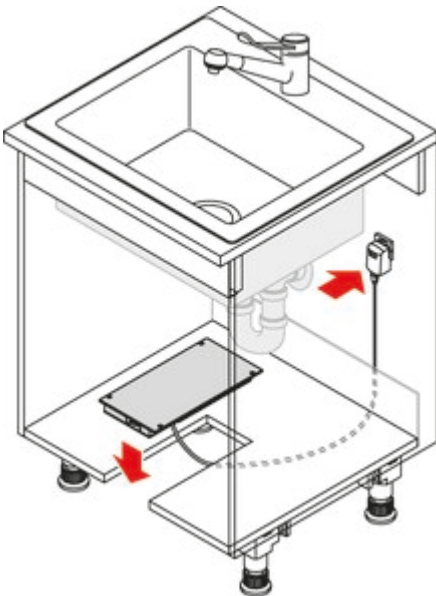

[more infos...](#)

Technical data

Article type	Accessory	Cabinet width	for 300–1200 mm
Width	157 mm	Shape	angular
Mounting/Fixing	cabinet bottom	Design	Ejectors for front pull-outs
Further	Required base recess from cabinet edge: ca. 50 mm, base height min. 100 mm integrated LED indicator lighting, dimmable, can be switched off ejector strength adjustable, sensor sensitivity adjustable setting and configuration via web browser