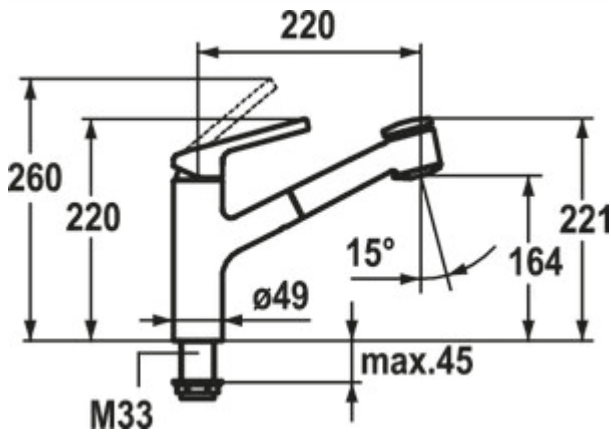

### Configuration options

5022243 | chrome, high pressure

5022245 | black matt, high pressure

5022246 | chrome, low pressure

- ✓ Sink faucet
- ✓ low pressure
- ✓ with swivelling/pull-out

Single lever faucet. With swivelling/pull-out hose with shower head (can be switched to stream or shower) and ceramic cartridge.

— swivel range 130°

— drill  $\varnothing$  35 mm

**BELGAQUA**

**KERAMISCHE  
DICHTUNG**

[more infos...](#)

### Technical data

Article type	Sink faucet	Swivel range outlet	130°
Brand	KWC	Type of fitting	Single lever faucet
Number of handles	1	Operating pressure	low pressure
Total installation height	220 mm	Width	49 mm
Outreach	220 mm	Material	Zamak (zinc die-cast)
Outlet	with swivelling/pull-out	Worktop thickness	45 mm
Discharge height	164 mm	Number of tap holes	1
Operating mode	Lever	Convertible jet/shower	Yes
Drilling diameter	35 mm	Angle of inclination of aerator	15 °
Handle position	top	Temperature adjustable	Yes
Cartridge with ceramic sealing discs	Yes		