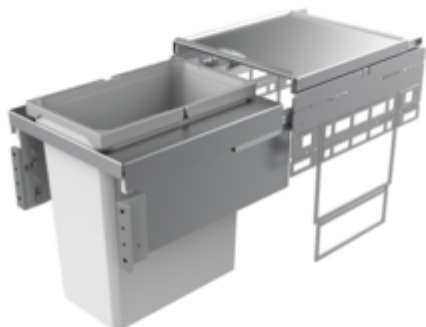

## Cox<sup>®</sup> Base 460 S/400-1

Product number: 8012311

Configuration: light grey, H 460 mm

### Configuration options

8012311 | light grey, H 460 mm

✓ Front pull-out system

✓ full pull-out

✓ 28 l

With pull-out complete lid.

— guide rail depth 470 mm

— waste capacity 28 l

— technology: full pull-out

— frame/guide silver

— complete lid silver

— fitting: cabinet wall and front panel

— **with soft retraction and damping**

[more infos...](#)

### Technical data

Article type	Waste collection system	Number of containers	1
Height	460 mm	Opening technology	full pull-out
Width	400 mm	Total volume	28 l
Mounting/Fixing	cabinet wall front panel	Volume/content container 1	28 l
Cabinet width	400 mm	Soft closing	Yes
Shape	angular	Colour guide	silver
Frame colour	silver	Design	Front pull-out system
Material container	plastic	Volume/Content container	28
Colour total cover	silver	Retractable total cover	Yes
Cover	Yes	Guide rail depth	470 mm
Lid type(s)	Complete lid	Locking mechanism	With damper