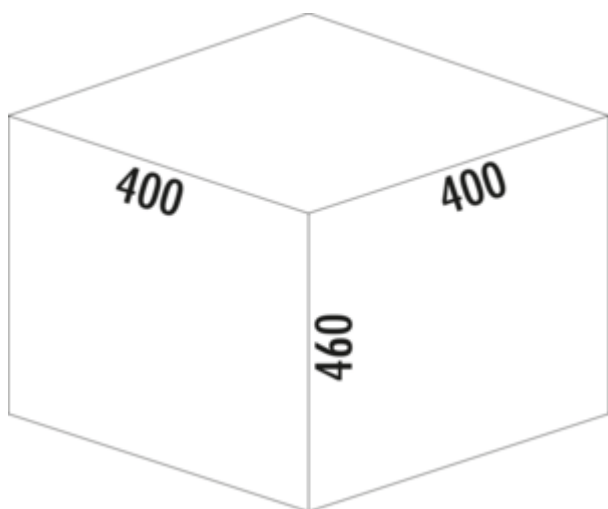

## Cox<sup>®</sup> Base 460 S/400-1

Product number: 8012311

Configuration: light grey, H 460 mm

### Configuration options

8012311 | light grey, H 460 mm

✓ Front pull-out system

✓ full pull-out

✓ 28 l

With pull-out complete lid.

— guide rail depth 470 mm

— waste capacity 28 l

### Technical data

Article type	Waste collection system	Number of containers	1
Height	460 mm	Opening technology	full pull-out
Width	400 mm	Total volume	28 l
Mounting/Fixing	cabinet wall front panel	Volume/content container 1	28 l
Cabinet width	400 mm	Soft closing	Yes
Shape	angular	Colour guide	silver
Frame colour	silver	Design	Front pull-out system
Material container	plastic	Volume/Content container	28
Colour total cover	silver	Retractable total cover	Yes
Cover	Yes	Guide rail depth	470 mm
Lid type(s)	Complete lid	Locking mechanism	With damper