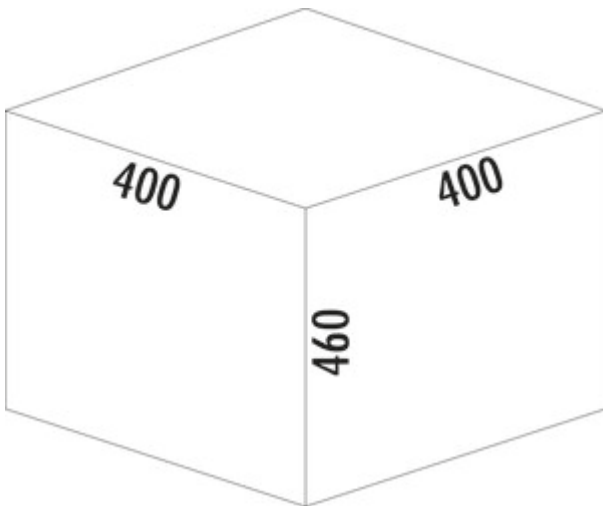

Cox® Base 460 S/400-1

Product number: 8012311

Configuration: light grey, H 460 mm

Configuration options

8012311 | light grey, H 460 mm

- ✓ Front pull-out system
- ✓ full pull-out
- ✓ 28 l

With pull-out complete lid.

- guide rail depth 470 mm
- waste capacity 28 liters
- technology: full pull-out
- frame/guide silver
- complete lid silver
- fitting: cabinet wall and front panel
- with soft retraction and damping

[more infos...](#)

Technical data

Article type	Waste collection system	Opening technology	full pull-out
Width	400 mm	Total volume	28 l
Mounting/Fixing	cabinet wall front panel	Volume/content container 1	28 l
Cabinet width	400 mm	Soft closing	Yes
Shape	angular	Colour guide	silver
Frame colour	silver	Design	Front pull-out system
Material container	plastic	Volume/Content container	28
Colour total cover	silver	Retractable total cover	Yes
Cover	Yes	Guide rail depth	470 mm
Lid type(s)	Complete lid	Locking mechanism	With damper
Number of containers	1		