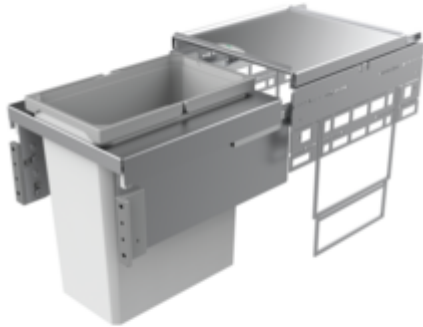

Cox® Base 460 S/400-1

Product number: 8012311

Configuration: light grey, H 460 mm

Configuration options

8012311 | light grey, H 460 mm

- ✓ Front pull-out system
- ✓ full pull-out
- ✓ 28 l

With pull-out complete lid.

- guide rail depth 470 mm
- waste capacity 28 liters
- technology: full pull-out
- frame/guide silver
- complete lid silver
- fitting: cabinet wall and front panel
- with soft retraction and damping

[more infos...](#)

Technical data

Article type	Waste collection system	Opening technology	full pull-out
Width	400 mm	Total volume	28 l
Mounting/Fixing	cabinet wall front panel	Volume/content container 1	28 l
Cabinet width	400 mm	Soft closing	Yes
Shape	angular	Colour guide	silver
Frame colour	silver	Design	Front pull-out system
Material container	plastic	Volume/Content container	28
Colour total cover	silver	Retractable total cover	Yes
Cover	Yes	Guide rail depth	470 mm
Lid type(s)	Complete lid	Locking mechanism	With damper
Number of containers	1		

Spare Parts

8012324	Cox® system container, Single bucket, light grey, 28 liters
8010153	Complete lid, Accessory, silver

Recommendations

8012309 Cox® Base single bucket, Single bucket, light grey