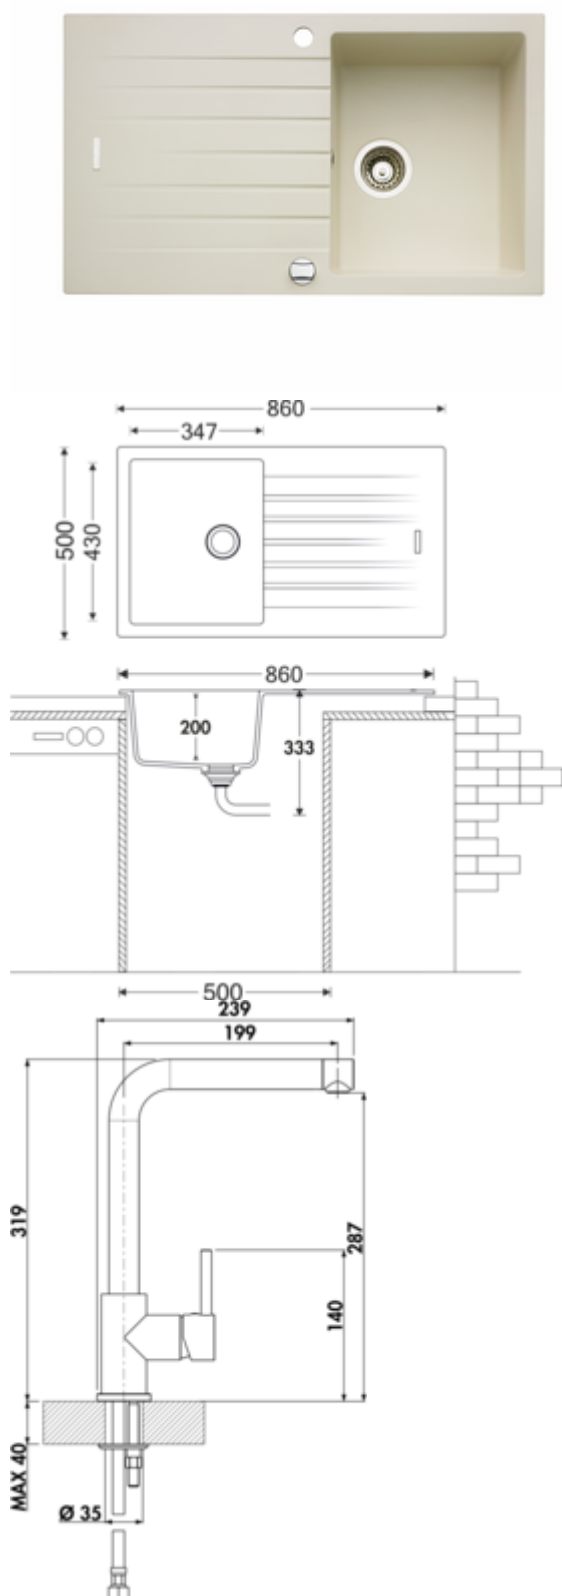

Angola 100 – set incl. Gramix 1 high pressure faucet

Product number: 1106105

Configuration: granite magnolia

Configuration options

- 1106101 | granite nero
- 1106102 | granite espresso
- 1106103 | granite metallico
- 1106105 | granite magnolia
- 1106106 | granite concrete
- 1106107 | granite lava

- ✓ Built-in sink
- ✓ Composite
- ✓ Eccentric set

Built-in sink. Composite, with draining surface, reversible. 3½" basket strainer valve flush with rotational excenter fitting, chrome-plated.

- both sides drilled through
- suitable for worktop thicknesses from 22 mm to 44 mm
- cut-out dimensions ca. 840 x 480 mm
- tested according to the EU standard BS EN 13310:2015
- can also be used in combination with hot water fittings (+/-100° C)

Single lever faucet.

- swivel range 360°
- drill Ø 35 mm

[more infos...](#)

Technical data

Article type	Sink	Depth main sink	430 mm
Width	860 mm	Maximum worktop material thickness	44 mm
Material	Composite	Material thickness worktop minimum	22 mm
Cabinet width	500 mm	Number of tap holes	1
Cut-out dimension	approx. 840 x 480 mm	Armature bench	Yes
Excenter fitting	Eccentric set	Number of holes	2
Valve type	3½" basket strainer valve flush	Arrangement sinks	Reversible
Overflow	Overflow in the main basin	Number of sinks	1 main sink
Installation variant	Built-in sink	Number of overflow points	1
Main sink width	347 mm	Draining board	With ribbed draining surface
Height main sink	200 mm	Garnish actuation	Chrome-plated rotary eccentric

Installation dimensions (PDF)