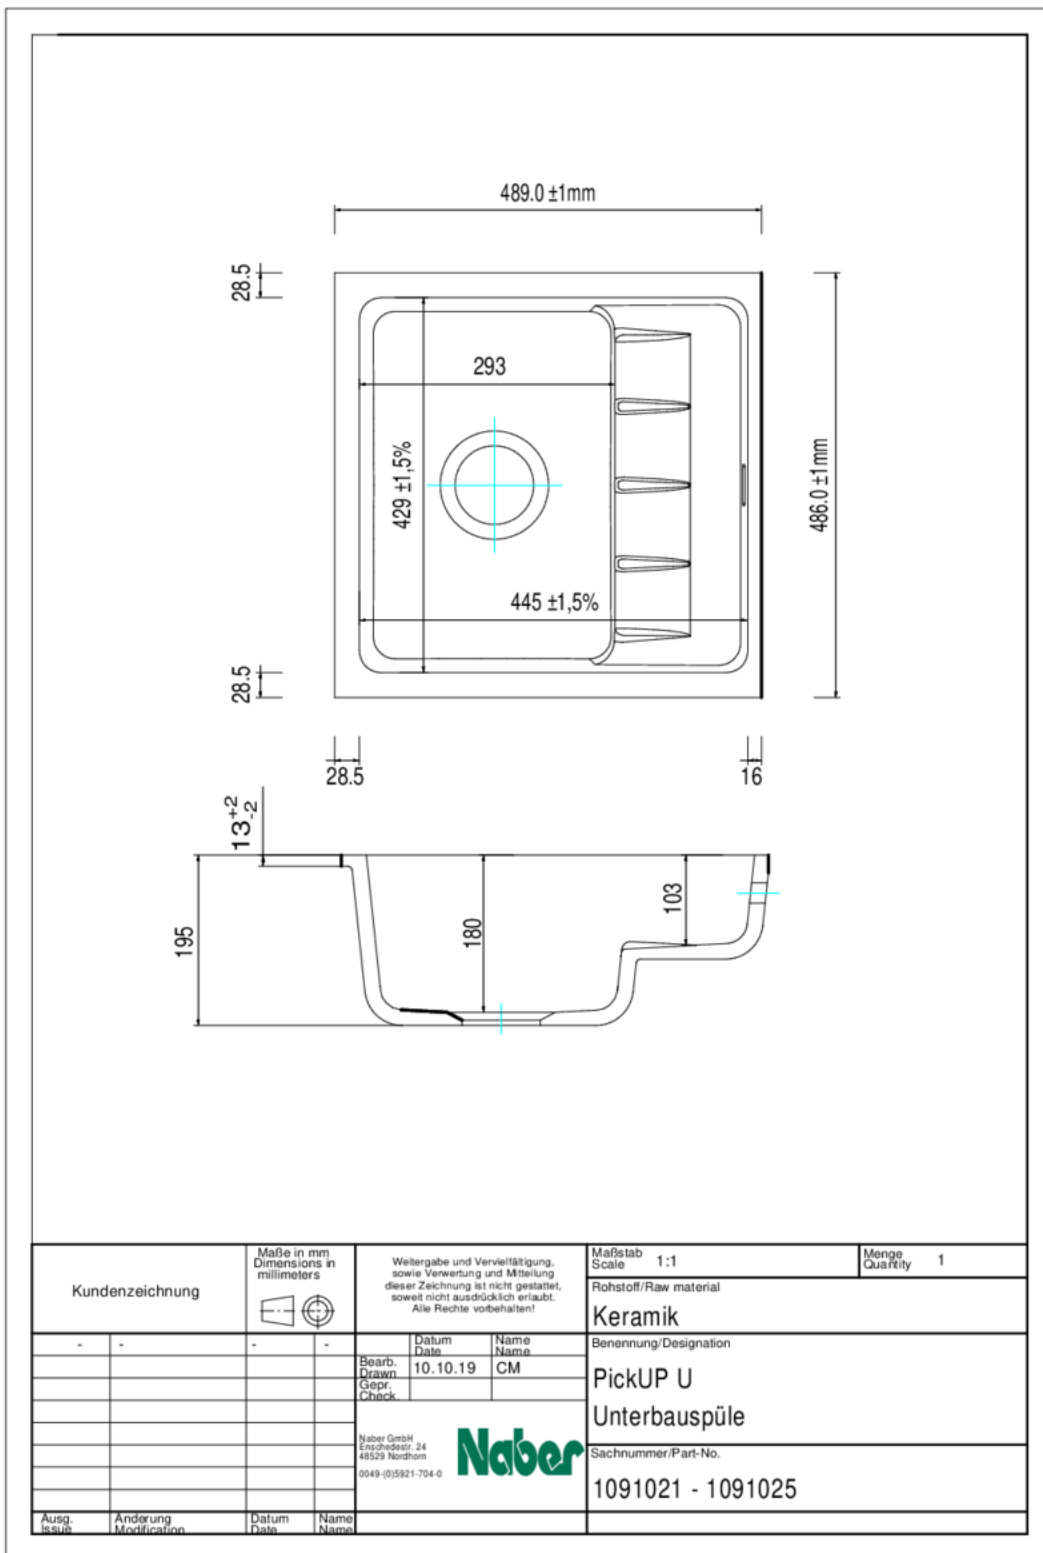

### Configuration options

1091021 | white glossy  
1091022 | slate  
1091023 | nero  
1091024 | lava  
1091025 | white matt

- ✓ Sub-structure bowl
- ✓ ceramic
- ✓ Eccentric set, chrome-plated

Substructure sink. Ceramic, single bowl with second level, reversible, 3½" basket strainer valve flush with premium rotational excenter fitting, chromed, without drill hole.  
— suitable for worktop thicknesses from 30 mm  
— cutout dimensions approx. 433 x 417 mm, R 19 mm  
— no tap hole bank: provide holes for faucet and excenter in the worktop  
— incl. mounting material

## Technical data

Article type	Sink	Installation variant	Sub-structure bowl
Width	489 mm	Main sink width	293 mm
Material	ceramic	Height main sink	180 mm
Designer	Design by Hans Winkler Design, Grafenau.	Depth main sink	429 mm
Note	no tap hole bank: provide holes for faucet and excenter in the worktop we recommend using a faucet with pull-out spout or shower head Sink with milled outer edge for sub-structure mounting. Worktop thickness min. 30 mm. If the sub-structure sink is glued, thinner worktops can be used. Due to the tolerance, we recommend that you make the cutout based on the supplied bowl	Material thickness worktop minimum	30 mm
Cabinet width	600 mm	Armature bench	No
Cut-out dimension	approx. 433 x 417 mm, R 19 mm	Arrangement sinks	Reversible
Surface/coating	glossy	Number of sinks	1 main sink
Excenter fitting	Eccentric set, chrome-plated	Number of overflow points	1
Valve type	3½" basket strainer valve flush	Draining board	With integrated drainer
Overflow	Overflow in the main basin	Garnish actuation	Chrome-plated rotary eccentric

## Recommendations

5011252	Arco 2, Sink faucet, chrome, high pressure
---------	--

Dimensional sketch (PDF)

Installation dimensions (PDF)