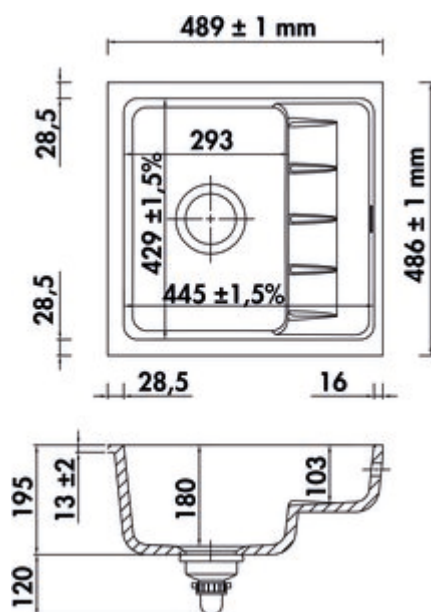

## PickUP U

Product number: 1091021  
Configuration: white glossy

### Configuration options

1091021 | white glossy  
1091022 | slate  
1091023 | nero  
1091024 | lava  
1091025 | white matt

- ✓ Sub-structure bowl
- ✓ ceramic
- ✓ Eccentric set, chrome-plated

Substructure sink. Ceramic, single bowl with second level, reversible, 3½" basket strainer valve flush with premium rotational excenter fitting, chromed, without drill hole.  
— suitable for worktop thicknesses from 30 mm  
— cutout dimensions approx. 433 x 417 mm, R 19 mm  
— no tap hole bank: provide holes for faucet and excenter in the worktop  
— incl. mounting material

## Technical data

Article type	Sink	Installation variant	Sub-structure bowl
Width	489 mm	Main sink width	293 mm
Material	ceramic	Height main sink	180 mm
Designer	Design by Hans Winkler Design, Grafenau.	Depth main sink	429 mm
Note	no tap hole bank: provide holes for faucet and excenter in the worktop we recommend using a faucet with pull-out spout or shower head Sink with milled outer edge for sub-structure mounting. Worktop thickness min. 30 mm. If the sub-structure sink is glued, thinner worktops can be used. Due to the tolerance, we recommend that you make the cutout based on the supplied bowl	Material thickness worktop minimum	30 mm
Cabinet width	600 mm	Armature bench	No
Cut-out dimension	approx. 433 x 417 mm, R 19 mm	Arrangement sinks	Reversible
Surface/coating	glossy	Number of sinks	1 main sink
Excenter fitting	Eccentric set, chrome-plated	Number of overflow points	1
Valve type	3½" basket strainer valve flush	Draining board	With integrated drainer
Overflow	Overflow in the main basin	Garnish actuation	Chrome-plated rotary eccentric

## Recommendations

5011252	Arco 2, Sink faucet, chrome, high pressure
---------	--

Dimensional sketch (PDF)

Installation dimensions (PDF)