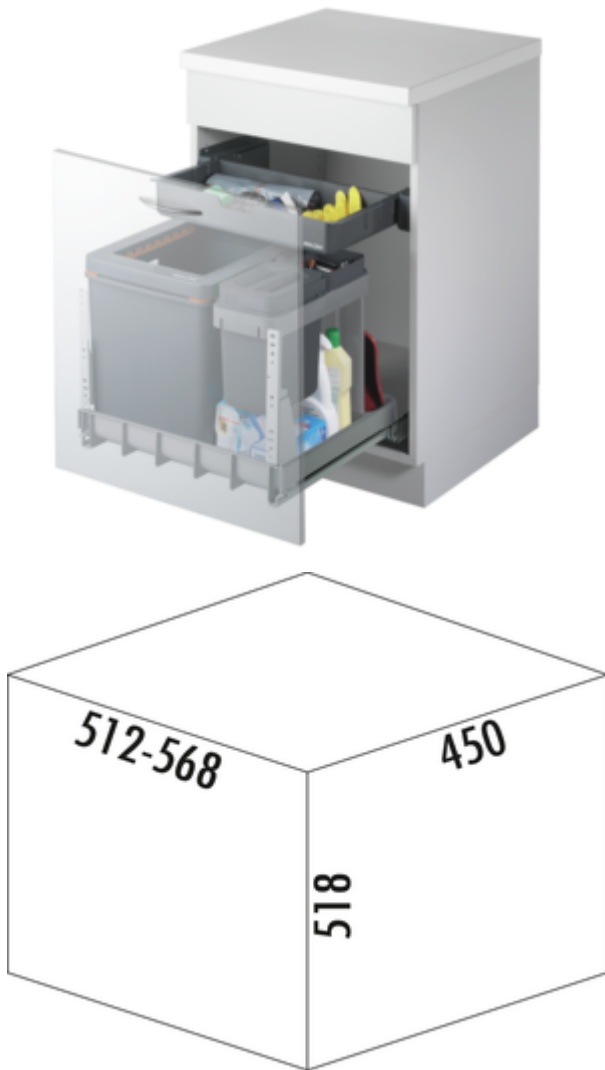

Müllex BOXX 55/60-R Bio

Product number: 8011049

Configuration: anthracite

Configuration options

8011049 | anthracite

- ✓ Front pull-out system
- ✓ full pull-out
- ✓ 47 l
 - guide rail depth 520 mm
 - waste capacity 47 (41/5/1) l
 - container with round filling of the 35-l bin bag, extended with additional container and bio-bucket 5 l
 - optional two 17-l bin bags
 - low-noise, sturdy pull-out system
 - pull-out cover drawer
 - in case of bulky siphon, the rear wall of the drawer can be adjusted
 - adapter for 600 mm body supplied
 - retraction damping as standard
 - lid anthracite
 - technology: full pull-out
 - fitting: cabinet bottom and front panel
 - max. cabinet width 600 mm

[more infos...](#)

Technical data

Article type	Waste collection system	Opening technology	full pull-out
Height	518 mm	Total volume	47 l
Mounting/Fixing	cabinet bottom front panel	Volume/content container 1	41 l
Cabinet width	550 mm	Volume/content container 2	5 l
Shape	angular	Volume/content container 3	1 l
Carrying capacity	ca. 100 kg	Soft closing	Yes
Frame colour	anthracite	Colour guide	light grey
Material lid	plastic	Design	Front pull-out system
Material container	plastic	Top frame	Yes
Colour total cover	anthracite	Volume/Content container	41/5/1
Cover	No	Retractable total cover	No
Number of containers	3	Guide rail depth	520 mm