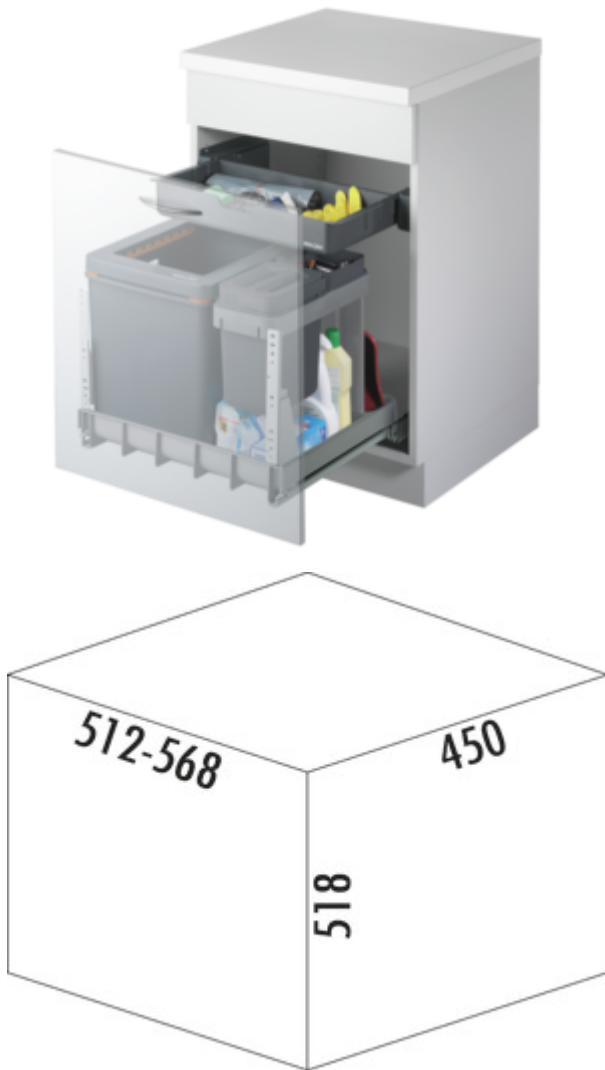

Müllex Boxx 55/60-R Bio

Product number: 8011049

Configuration: anthracite

Configuration options

8011049 | anthracite

- ✓ Front pull-out system
- ✓ full pull-out
- ✓ 47 l
- low-noise, sturdy pull-out system
- waste capacity 47 (41/5/1) liters
- container with round filling of the 35-l bin bag, extended with additional container and bio-bucket 5 l
- optional two 17-l bin bags
- technology: full pull-out
- pull-out cover drawer
- in case of bulky siphon, the rear wall of the drawer can be adjusted
- adapter for 600 mm body supplied
- retraction damping as standard
- guide rail depth 520 mm
- lid anthracite
- fitting: cabinet bottom and front panel
- max. cabinet width 600 mm

[more infos...](#)

Technical data

Article type	Waste collection system	Opening technology	full pull-out
Height	518 mm	Total volume	47 l
CE marking on the product	No	Volume/content container 1	41 l
Mounting/Fixing	cabinet bottom front panel	Volume/content container 2	5 l
Cabinet width	550 mm	Volume/content container 3	1 l
Shape	angular	Soft closing	Yes
Carrying capacity	ca. 100 kg	Colour guide	light grey
Frame colour	anthracite	Design	Front pull-out system
Material lid	plastic	Top frame	Yes
Material container	plastic	Volume/Content container	41/5/1
Colour total cover	anthracite	Retractable total cover	No
Cover	No	Guide rail depth	520 mm
Number of containers	3		

Accessories

8011070	KickMatic, Accessory, chrome
8010302	Rail, Accessory,
8010301	Dampener/self-closing complete, Accessory, light grey