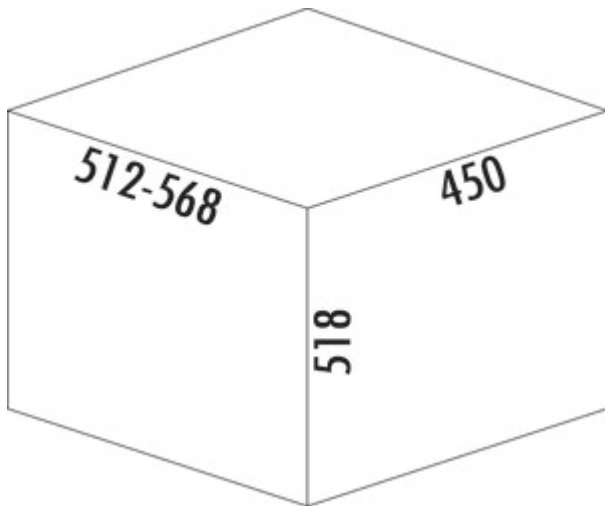

Müllex Boxx 55/60-R Bio

Product number: 8011049

Configuration: anthracite

Configuration options

8011049 | anthracite

- ✓ Front pull-out system
- ✓ full pull-out
- ✓ 47 l
- low-noise, sturdy pull-out system
- waste capacity 47 (41/5/1) liters
- container with round filling of the 35-l bin bag, extended with additional container and bio-bucket 5 l
- optional two 17-l bin bags
- technology: full pull-out
- pull-out cover drawer
- in case of bulky siphon, the rear wall of the drawer can be adjusted
- adapter for 600 mm body supplied
- retraction damping as standard
- guide rail depth 520 mm
- lid anthracite
- fitting: cabinet bottom and front panel
- max. cabinet width 600 mm

[more infos...](#)

Technical data

Article type	Waste collection system	Opening technology	full pull-out
CE marking on the product	No	Total volume	47 l
Mounting/Fixing	cabinet bottom front panel	Volume/content container 1	41 l
Cabinet width	550 mm	Volume/content container 2	5 l
Shape	angular	Volume/content container 3	1 l
Carrying capacity	ca. 100 kg	Soft closing	Yes
Frame colour	anthracite	Colour guide	light grey
Material lid	plastic	Design	Front pull-out system
Material container	plastic	Top frame	Yes
Colour total cover	anthracite	Volume/Content container	41/5/1
Cover	No	Retractable total cover	No
Number of containers	3	Guide rail depth	520 mm