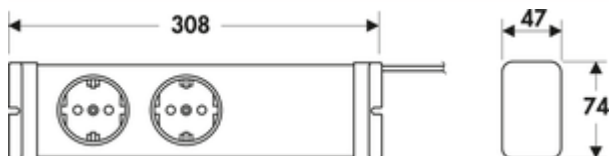

Vario energy distributor

Product number: 7011064

Configuration: silver

Configuration options

7011064 | silver

- ✓ Distributor
- ✓ Socket element
- ✓ 2 x earthed plug socket

With 1500 mm mains connection cable. The Vario power distributor controls the interaction of strong consumers with high connection values to a 230 V/16 A safety socket.

— disconnection by overload protection at approx. 3400 W

— reconnection at approx. 450 W

[more infos...](#)

Technical data

Article type	Distributor	Version sockets	2 x earthed plug socket
Height	47 mm	Surge protection	disconnection by overload protection at approx. 3400 W, reconnection at approx. 450 W
Width	308 mm	Type of socket element	Socket element
Mains voltage	230 V/16 A	Switch type	Rocker switch
Shape	angular	Number of sockets (total)	2
Length of the supply line (primary)	1.500 mm	Touch protection ("child safety lock")	with increased contact protection