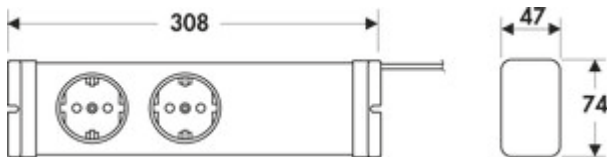

### Configuration options

7011064 | silver

- ✓ Distributor
- ✓ Socket element
- ✓ 2 x earthed plug socket

With 1500 mm mains connection cable. The Vario power distributor controls the interaction of strong consumers with high connection values to a 230 V/16 A safety socket.

### Technical data

Article type	Distributor	Version sockets	2 x earthed plug socket
Height	47 mm	Surge protection	disconnection by overload protection at approx. 3400 W, reconnection at approx. 450 W
Width	308 mm	Type of socket element	Socket element
Mains voltage	230 V/16 A	Switch type	Rocker switch
Shape	angular	Number of sockets (total)	2
Length of the supply line (primary)	1.500 mm	Touch protection ("child safety lock")	with increased contact protection