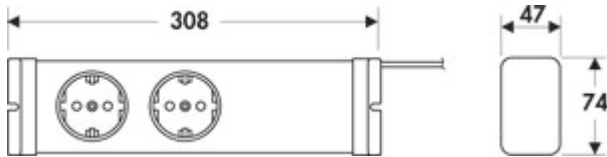

### Configuration options

7011064 | silver

- ✓ Distributor
- ✓ Socket element
- ✓ 2 x earthed plug socket

With 1500 mm mains connection cable. The Vario power distributor controls the interaction of strong consumers with high connection values to a 230 V/16 A safety socket.

### Technical data

Article type	Distributor	Surge protection	disconnection by overload protection at approx. 3400 W, reconnection at approx. 450 W
Width	308 mm	Type of socket element	Socket element
Mains voltage	230 V/16 A	Switch type	Rocker switch
Shape	angular	Number of sockets (total)	2
Length of the supply line (primary)	1.500 mm	Touch protection ("child safety lock")	with increased contact protection
Version sockets	2 x earthed plug socket		