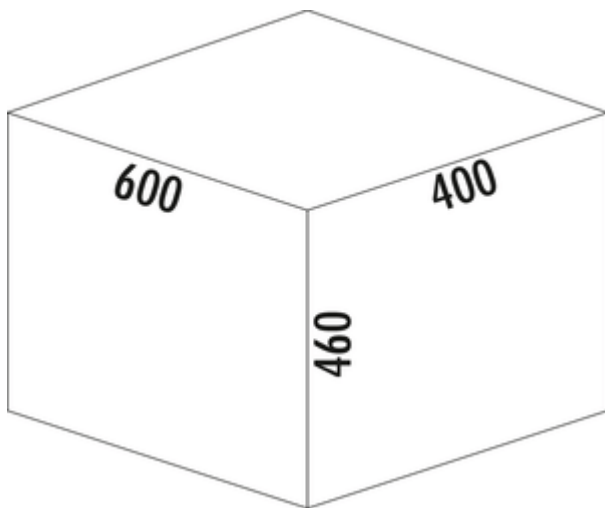

## Cox<sup>®</sup> Base 460 S/600-2

Product number: 8013308

Configuration: anthracite, H 460 mm

### Configuration options

8012308 | light grey, H 460 mm

8013308 | anthracite, H 460 mm

✓ Front pull-out system

✓ full pull-out

✓ 56 l

With pull-out complete lid.

— guide rail depth 470 mm

— waste capacity 56 (2 x 28) l

— technology: full pull-out

— fitting: cabinet wall and front panel

— for 16/19 mm side walls

— **with soft retraction and damping**

[more infos...](#)

### Technical data

Article type	Waste collection system	Number of containers	2
Height	460 mm	Opening technology	full pull-out
Width	600 mm	Total volume	56 l
Mounting/Fixing	cabinet wall front panel	Volume/content container 1	28 l
Installation_height_list	460 mm	Volume/content container 2	28 l
Cabinet width	600 mm	Soft closing	Yes
Shape	angular	Design	Front pull-out system
For sidewall thickness	16/19 mm	Volume/Content container	28/28
Installation depth	400 mm	Retractable total cover	Yes
Material container	plastic	Guide rail depth	470 mm
Cover	Yes	Locking mechanism	With damper
Lid type(s)	Complete lid		