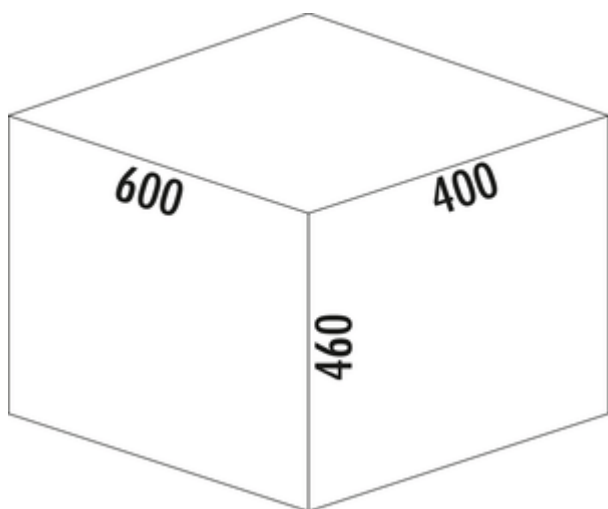

Cox[®] Base 460 S/600-2

Product number: 8013308

Configuration: anthracite, H 460 mm

Configuration options

8012308 | light grey, H 460 mm

8013308 | anthracite, H 460 mm

✓ Front pull-out system

✓ full pull-out

✓ 56 l

With pull-out complete lid.

— guide rail depth 470 mm

— waste capacity 56 (2 x 28) l

— technology: full pull-out

— fitting: cabinet wall and front panel

— **with soft retraction and damping**

[more infos...](#)

Technical data

Article type	Waste collection system	Opening technology	full pull-out
Height	460 mm	Total volume	56 l
Width	600 mm	Volume/content container 1	28 l
Mounting/Fixing	cabinet wall front panel	Volume/content container 2	28 l
Cabinet width	600 mm	Soft closing	Yes
Shape	angular	Design	Front pull-out system
Material container	plastic	Volume/Content container	28/28
Cover	Yes	Retractable total cover	Yes
Lid type(s)	Complete lid	Guide rail depth	470 mm
Number of containers	2	Locking mechanism	With damper