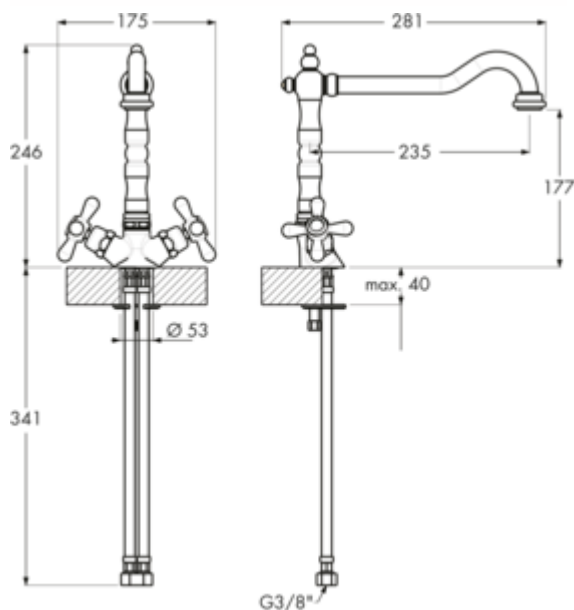

LINEA Passato 1

Product number: 5011233

Configuration: antique brass, high pressure

Configuration options

5011232 | chrome, high pressure

5011233 | antique brass, high pressure

5011234 | oxidized silver, high pressure

- ✓ Sink faucet
- ✓ high pressure
- ✓ with swivelling outlet

Dual-handle faucet. With swivelling outlet.

— swivel range 360°

— drill Ø 35 mm

— corresponds to the German and European drinking water regulation/directive

BELGAQUA

[more infos...](#)

Technical data

Article type	Sink faucet	Cartridge with ceramic sealing discs	Yes
Brand	LINEA	Swivel range outlet	360°
Number of handles	2	Type of fitting	Dual-handle faucet
Total installation height	246 mm	Operating pressure	high pressure
Height	246 mm	Material	brass
Outreach	235 mm	Worktop thickness	40 mm
Outlet	with swivelling outlet	Number of tap holes	1
Discharge height	177 mm	Connection type	G 3/8" F
Operating mode	Rotary handle	Connection size	DN 15
Drilling diameter	35 mm	Connection hoses	450 mm