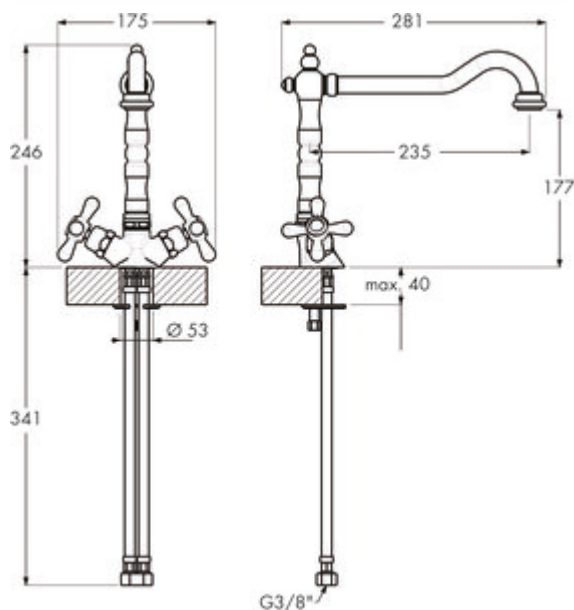

LINEA Passato 1

Product number: 5011233

Configuration: antique brass, high pressure

Configuration options

5011232 | chrome, high pressure

5011233 | antique brass, high pressure

5011234 | oxidized silver, high pressure

- ✓ Sink faucet
- ✓ high pressure
- ✓ Swivelling

Dual-handle faucet. With swivelling outlet.

— swivel range 360°

— drill Ø 35 mm

— corresponds to the German and European drinking water regulation/directive

BELGAQUA

[more infos...](#)

Technical data

Article type	Sink faucet	Swivel range outlet	360°
Brand	LINEA	Factory customer service	No
Number of handles	2	Type of fitting	Dual-handle faucet
Total installation height	246 mm	Operating pressure	high pressure
Outreach	235 mm	Material	brass
Outlet	Swivelling	Worktop thickness	40 mm
Discharge height	177 mm	Number of tap holes	1
Operating mode	Rotary handle	Spring-guided hose shower	No
Drilling diameter	35 mm	Connection type	G 3/8" F
Manufacturer's warranty	5 years manufacturer's warranty (except on wearing parts) 10-year after-sales guarantee on spare parts Your claim to customer service during the warranty period will be settled individually by agreement.	Connection size	DN 15
Cartridge with ceramic sealing discs	Yes	Connection hoses	450 mm

Accessories

5031020	Spacer disk, Accessory, white
5031005	Dirt Filter Ecco 1, 3/8", chrome