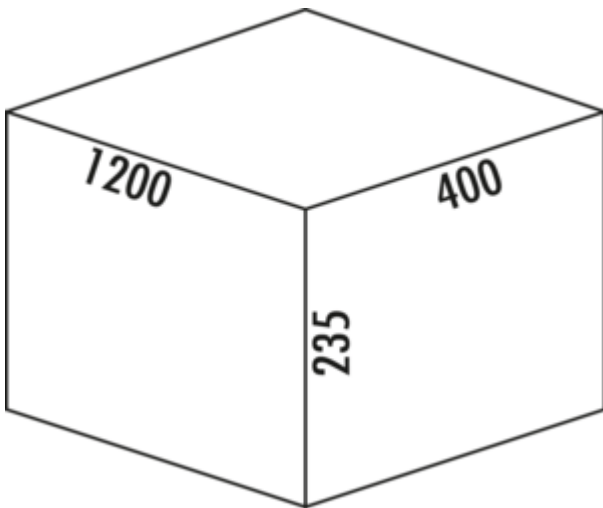

Cox[®] Box 235 S/1200-6

Product number: 8012441

Configuration: light grey

Configuration options

8012441 | light grey

- ✓ Existing pull-outs
- ✓ full pull-out
- ✓ 58 l

For installation on existing pull-outs. With non-slip inlay mat and fixed complete lid.

— waste capacity 58 (2 x 13/2 x 10/2 x 6) liters

— bucket height 216 mm

— **total height 235 mm**

— **The complete lid can be mounted behind the top front to save space.**

— suitable for Cox Work[®] utensils box

[more infos...](#)

Technical data

| | | | |
|----------------------|-------------------------|----------------------------|--------------------|
| Article type | Waste collection system | Opening technology | full pull-out |
| Height | 235 mm | Total volume | 58 l |
| Width | 1.200 mm | Volume/content container 1 | 13 l |
| Mounting/Fixing | on existing pull-outs | Volume/content container 2 | 13 l |
| Cabinet width | 1200 mm | Volume/content container 3 | 10 l |
| Shape | angular | Volume/content container 4 | 10 l |
| More parts | non-slip inlay mat | Design | Existing pull-outs |
| Material lid | metal | Volume/Content container | 13/13/10/10/6/6 |
| Material container | plastic | Retractable total cover | No |
| Colour total cover | silver | Volume/content container 5 | 6 l |
| Cover | Yes | Volume/content container 6 | 6 l |
| Lid type(s) | Complete lid | Bucket height | 216 mm |
| Number of containers | 6 | | |