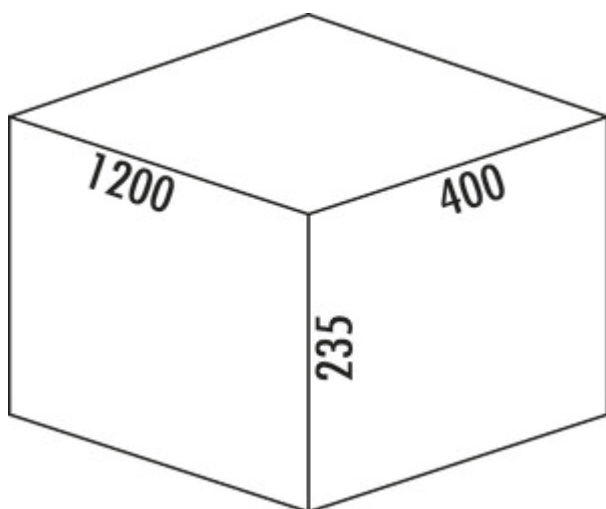

## Cox<sup>®</sup> Box 235 S/1200-6

Product number: 8012441

Configuration: light grey

### Configuration options

8012441 | light grey

- ✓ Existing pull-outs
- ✓ full pull-out
- ✓ 58 l

For installation on existing pull-outs. With non-slip inlay mat and fixed complete lid.

— waste capacity 58 (2 x 13/2 x 10/2 x 6) liters

— bucket height 216 mm

— total height 235 mm

— The complete lid can be mounted behind the top front to save space.

— suitable for Cox Work<sup>®</sup> utensils box

[more infos...](#)

### Technical data

Article type	Waste collection system	Opening technology	full pull-out
Height	235 mm	Total volume	58 l
Width	1.200 mm	Volume/content container 1	13 l
Mounting/Fixing	on existing pull-outs	Volume/content container 2	13 l
Cabinet width	1200 mm	Volume/content container 3	10 l
Shape	angular	Volume/content container 4	10 l
More parts	non-slip inlay mat	Design	Existing pull-outs
Material lid	metal	Volume/Content container	13/13/10/10/6/6
Material container	plastic	Retractable total cover	No
Colour total cover	silver	Volume/content container 5	6 l
Cover	Yes	Volume/content container 6	6 l
Lid type(s)	Complete lid	Bucket height	216 mm
Number of containers	6		