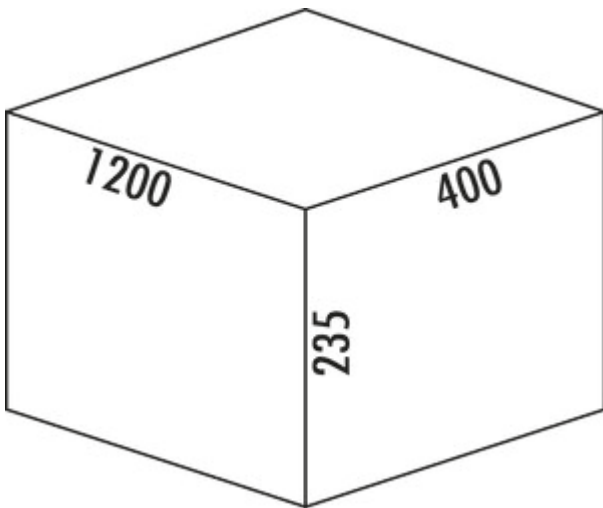

## Cox<sup>®</sup> Box 235 S/1200-6

Product number: 8012441

Configuration: light grey

### Configuration options

8012441 | light grey

- ✓ Existing pull-outs
- ✓ full pull-out
- ✓ 58 l

For installation on existing pull-outs. With non-slip inlay mat and fixed complete lid.

— waste capacity 58 (2 x 13/2 x 10/2 x 6) liters

— bucket height 216 mm

— total height 235 mm

— The complete lid can be mounted behind the top front to save space.

— suitable for Cox Work<sup>®</sup> utensils box[more infos...](#)

### Technical data

Article type	Waste collection system	Opening technology	full pull-out
Width	1.200 mm	Total volume	58 l
Mounting/Fixing	on existing pull-outs	Volume/content container 1	13 l
Cabinet width	1200 mm	Volume/content container 2	13 l
Shape	angular	Volume/content container 3	10 l
More parts	non-slip inlay mat	Volume/content container 4	10 l
Material lid	metal	Design	Existing pull-outs
Material container	plastic	Volume/Content container	13/13/10/10/6/6
Colour total cover	silver	Retractable total cover	No
Cover	Yes	Volume/content container 5	6 l
Lid type(s)	Complete lid	Volume/content container 6	6 l
Number of containers	6	Bucket height	216 mm