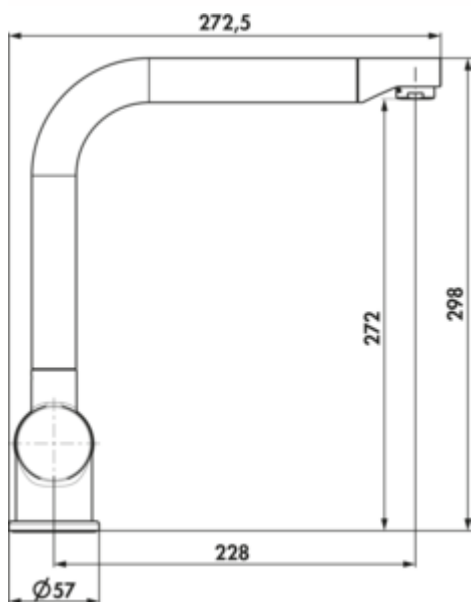

LINEA Drive 1

Product number: 5011060

Configuration: chrome, high pressure

Configuration options

5011058 | black matt, low pressure

5011059 | black matt, high pressure

5011060 | chrome, high pressure

5011061 | stainless steel coloured, high pressure

5011062 | chrome, low pressure

5011063 | stainless steel coloured, low pressure

- ✓ Sink faucet
- ✓ high pressure
- ✓ with swivelling outlet

Single lever faucet. With swivelling outlet, side lever and ceramic cartridge.

— swivel range 360°

— drill Ø 35 mm

— corresponds to the German and European drinking water regulation/directive

[more infos...](#)

Technical data

| | | | |
|---------------------------|------------------------|--|--------------------------|
| Article type | Sink faucet | Cartridge with ceramic sealing discs | Yes |
| Brand | LINEA | Swivel range outlet | 360° |
| Number of handles | 1 | Type of fitting | Single lever faucet |
| Total installation height | 298 mm | Operating pressure | high pressure |
| Height | 298 mm | Width | 57 mm |
| Outreach | 228 mm | Material | brass stainless steel |
| Outlet | with swivelling outlet | Swivel range handle | 0 ° |
| Discharge height | 272 mm | Number of tap holes | 1 |
| Operating mode | Lever | Temperature limiter/scald protection | scald protection |
| Drilling diameter | 35 mm | Minimum distance wall to centre tap hole | 0 mm |
| Handle position | side lever | Max. Flow rate at 3 bar | 9,5 l/min |