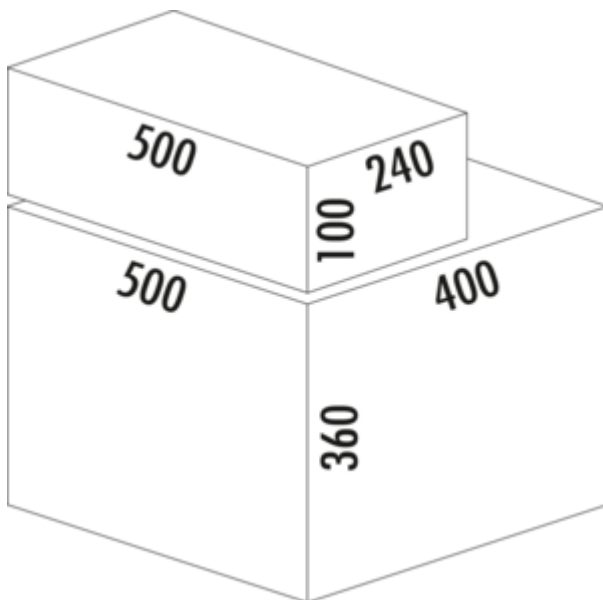

Cox® Base 360 S/500-2 with Base-Board

Product number: 8013370

Configuration: anthracite, H 460 mm

Configuration options

8012370 | light grey, H 460 mm

8013370 | anthracite, H 460 mm

- ✓ Front pull-out system
- ✓ full pull-out
- ✓ 38 l
- guide rail depth 470 mm
- waste capacity 38 (1 x 16/1 x 22) l
- technology: full pull-out
- fitting: cabinet wall and front panel
- for 16/19 mm side walls
- **with soft retraction and damping**
- 1 x 2.7 l and 1 x 1.2 l storage boxes and 4 brackets included

[more infos...](#)

Technical data

Article type	Waste collection system	Total volume	38 l
Height	460 mm	Volume/content container 1	22 l
Width	500 mm	Volume/content container 2	16 l
Mounting/Fixing	cabinet wall front panel	Soft closing	Yes
Installation_height_list	460 mm	Design	Front pull-out system
Cabinet width	500 mm	Volume/Content container	22/16
Shape	angular	Number of containers in additional drawer	2
For sidewall thickness	16/19 mm	Guide rail depth	470 mm
Installation depth	400 mm	Volume/capacity drawer container 1	2.7 l
Material container	plastic	Volume/capacity drawer container 2	1,2 l
Number of containers	2	Locking mechanism	With damper
Opening technology	full pull-out		