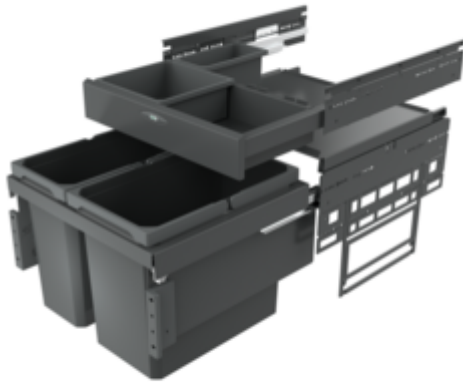

Cox® Base 360 S/500-2 with Base-Board

Product number: 8013370

Configuration: anthracite, H 460 mm

Configuration options

8012370 | light grey, H 460 mm

8013370 | anthracite, H 460 mm

- ✓ Front pull-out system
- ✓ full pull-out
- ✓ 38 l
- guide rail depth 470 mm
- waste capacity 38 (1 x 16/1 x 22) l
- technology: full pull-out
- fitting: cabinet wall and front panel
- for 16/19 mm side walls
- **with soft retraction and damping**
- 1 x 2.7 l and 1 x 1.2 l storage boxes and 4 brackets included

[more infos...](#)

Technical data

Article type	Waste collection system	Total volume	38 l
Height	460 mm	Volume/content container 1	22 l
Width	500 mm	Volume/content container 2	16 l
Mounting/Fixing	cabinet wall front panel	Soft closing	Yes
Installation_height_list	460 mm	Design	Front pull-out system
Cabinet width	500 mm	Volume/Content container	22/16
Shape	angular	Number of containers in additional drawer	2
For sidewall thickness	16/19 mm	Guide rail depth	470 mm
Installation depth	400 mm	Volume/capacity drawer container 1	2.7 l
Material container	plastic	Volume/capacity drawer container 2	1,2 l
Number of containers	2	Locking mechanism	With damper
Opening technology	full pull-out		

Spare Parts

8010145	Complete lid, Accessory, silver
8012321	Cox® system container, Single bucket, light grey, 16 liters
8012322	Cox® system container, Single bucket, light grey, 22 liters
8012362	Storage box, Utensil box, dark grey, 2.7 liters
8013362	Storage box, Utensil box, anthracite, 2.7 liters
8012363	Storage box, Utensil box, dark grey, 1.2 liters
8013363	Storage box, Utensil box, anthracite, 1.2 liters
8012364	Bracket for storage box, Accessory, silver