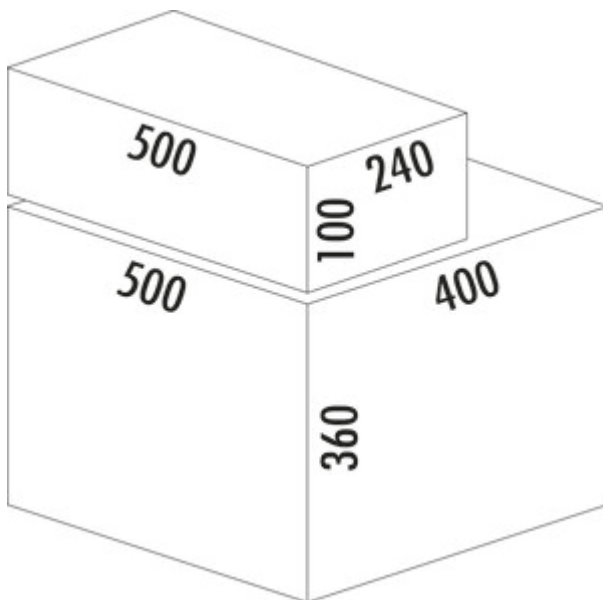

Cox[®] Base 360 S/500-2 with Base-Board

Product number: 8013370

Configuration: anthracite, H 460 mm

Configuration options

8012370 | light grey, H 460 mm

8013370 | anthracite, H 460 mm

- ✓ Front pull-out system
- ✓ full pull-out
- ✓ 38 l
- guide rail depth 470 mm
- waste capacity 38 (1 x 16/1 x 22) liters
- technology: full pull-out
- fitting: cabinet wall and front panel
- with soft retraction and damping
- 1 x 2.7 l and 1 x 1.2 l storage boxes and 4 brackets included

[more infos...](#)

Technical data

Article type	Waste collection system	Volume/content container 1	22 l
Width	500 mm	Volume/content container 2	16 l
CE marking on the product	No	Soft closing	Yes
Mounting/Fixing	cabinet wall front panel	Design	Front pull-out system
Cabinet width	500 mm	Volume/Content container	22/16
Shape	angular	Number of containers in additional drawer	2
Material container	plastic	Guide rail depth	470 mm
Number of containers	2	Volume/capacity drawer container 1	2.7 l
Opening technology	full pull-out	Volume/capacity drawer container 2	1,2 l
Total volume	38 l	Locking mechanism	With damper

8012322	Cox® system container, Single bucket, light grey, 22 liters
---------	---

Installation dimensions (PDF)