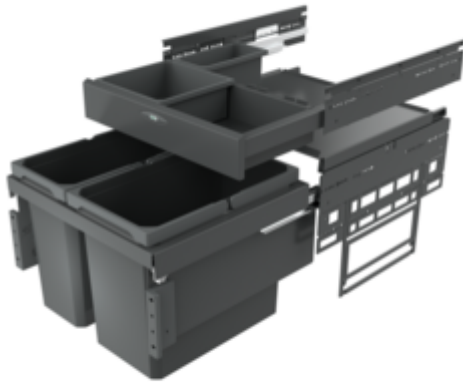

Cox[®] Base 360 S/500-2 with Base-Board

Product number: 8013370

Configuration: anthracite, H 460 mm

Configuration options

8012370 | light grey, H 460 mm

8013370 | anthracite, H 460 mm

- ✓ Front pull-out system
- ✓ full pull-out
- ✓ 38 l
- guide rail depth 470 mm
- waste capacity 38 (1 x 16/1 x 22) liters
- technology: full pull-out
- fitting: cabinet wall and front panel
- with soft retraction and damping
- 1 x 2.7 l and 1 x 1.2 l storage boxes and 4 brackets included

[more infos...](#)

Technical data

Article type	Waste collection system	Volume/content container 1	22 l
Width	500 mm	Volume/content container 2	16 l
CE marking on the product	No	Soft closing	Yes
Mounting/Fixing	cabinet wall front panel	Design	Front pull-out system
Cabinet width	500 mm	Volume/Content container	22/16
Shape	angular	Number of containers in additional drawer	2
Material container	plastic	Guide rail depth	470 mm
Number of containers	2	Volume/capacity drawer container 1	2.7 l
Opening technology	full pull-out	Volume/capacity drawer container 2	1,2 l
Total volume	38 l	Locking mechanism	With damper

Accessories

8012367	Cox Cick®, Accessory, dark grey/chrome matt
---------	---

Spare Parts

8010145	Complete lid, Accessory, silver
---------	---------------------------------

8012321	Cox® system container, Single bucket, light grey, 16 liters
---------	---

8012322	Cox® system container, Single bucket, light grey, 22 liters
---------	---

Installation dimensions (PDF)