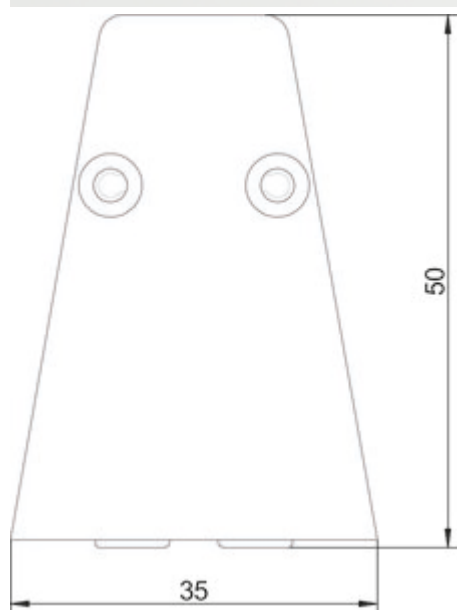

transFORM profile

Product number: 8041246

Configuration: L 2400 mm

Configuration options

8041214 | L 900 mm

8041215 | L 1200 mm

8041216 | L 1500 mm

8041245 | L 1800 mm

8041246 | L 2400 mm

- ✓ Rail system
- ✓ Material: aluminium
- ✓ angular

Black matt, powder-coated.

Set consisting of:

— basic profile and cover profile (end caps and screws included)

[more infos...](#)

Technical data

Article type	Rail system	Surface/coating	powder coated
Width	2.400 mm	Shape	angular
Material	aluminium	Illuminant included	No
Mounting/Fixing	Wall mounting screwable	Lighting	No
Note	With bolted connection.		