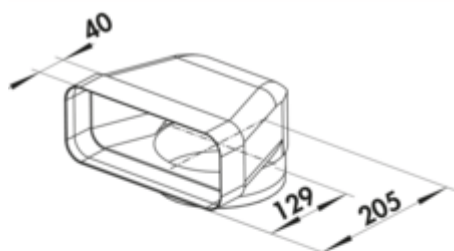

F-UR 150 deflector 90°

Product number: 4043002

Configuration: white

Configuration options

4043002 | white

- ✓ Connecting element
- ✓ Plug-in system for subsequent gluing

For direct hood connection with guide vanes and sleeve integrated on one side.

[more infos...](#)

Technical data

Article type	Connecting element	Shape	angular
Height	134 mm	Connection diameter	150 mm
Width	227 mm	System dimension	150
Material	polypropylene	Output drive	round
Mounting/Fixing	Plug-in system for subsequent gluing	Ventilation system	COMPAIR flow 150