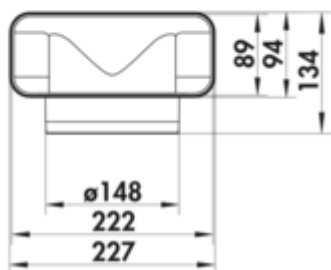

F-UR 150 deflector 90°

Product number: 4043002

Configuration: white

Configuration options

4043002 | white

- ✓ Connecting element
- ✓ Plug-in system for subsequent gluing

For direct hood connection with guide vanes and sleeve integrated on one side.

[more infos...](#)

Technical data

Article type	Connecting element	Shape	angular
Height	134 mm	Connection diameter	150 mm
Width	227 mm	System dimension	150
Material	polypropylene	Output drive	round
Mounting/Fixing	Plug-in system for subsequent gluing	Ventilation system	COMPAIR flow 150