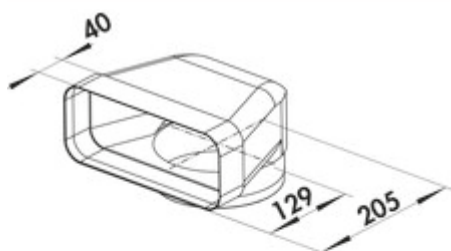

F-UR 150 deflector 90°

Product number: 4043002

Configuration: white

Configuration options

4043002 | white

- ✓ Connecting element
- ✓ Plug-in system for subsequent gluing

For direct hood connection with guide vanes and sleeve integrated on one side.

[more infos...](#)

Technical data

Article type	Connecting element	Connection diameter	150 mm
Width	227 mm	System dimension	150
Material	polypropylene	Output drive	round
Mounting/Fixing	Plug-in system for subsequent gluing	Ventilation system	COMPAIR flow 150
Shape	angular		