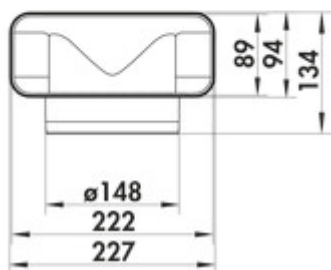

F-UR 150 deflector 90°

Product number: 4043002

Configuration: white

Configuration options

4043002 | white

- ✓ Connecting element
- ✓ Plug-in system for subsequent gluing

For direct hood connection with guide vanes and sleeve integrated on one side.

[more infos...](#)

Technical data

Article type	Connecting element	Connection diameter	150 mm
Width	227 mm	System dimension	150
Material	polypropylene	Output drive	round
Mounting/Fixing	Plug-in system for subsequent gluing	Ventilation system	COMPAIR flow 150
Shape	angular		