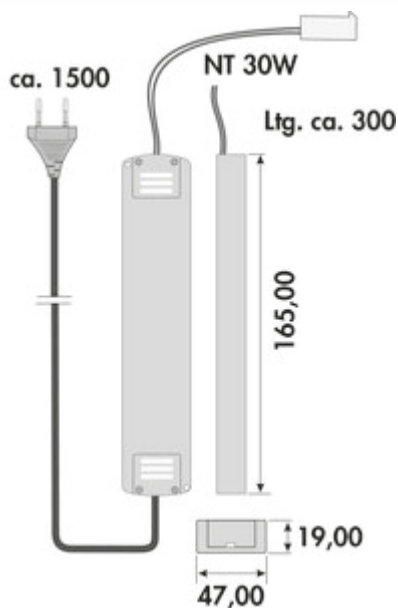

## LED converter 3

Product number: 7061228  
 Configuration: white

### Configuration options

7061228 | white

- ✓ 30 watts
- ✓ Luminaire slots: 6
- ✓ 1.500 mm
- 30 watts, 12 VDC
- with 6-fold distributor
- 1500 mm mains connecting line
- connecting values of the individual lamps are to be observed (watt)

### Technical data

Article type	converter	Shape	angular
Width	165 mm	Length of the supply line (primary)	1.500 mm
Power	30 watts	Luminaire slots	6
Note	observe the connection values (watt) of the individual lamps		