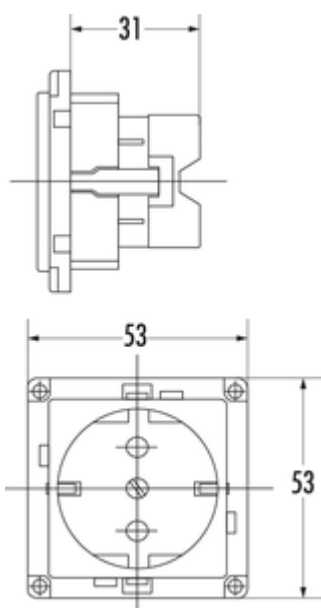

Earthed plug socket with flip lid

Product number: 7013048

Configuration: silver coloured/black

Configuration options

7013048 | silver coloured/black

- ✓ Socket
- ✓ Socket element
- ✓ 1 x earthed plug socket
- voltage 230 V
- current 10/16 A

[more infos...](#)

Technical data

Article type	Socket	Colour socket	black
Mains voltage	230 V	Cover/blind type	flip lid
Certification	CE	Type of socket element	Socket element
Shape	angular	Rated current	10/16 A
Version sockets	1 x earthed plug socket	Number of sockets (total)	1
Housing colour	silver coloured		