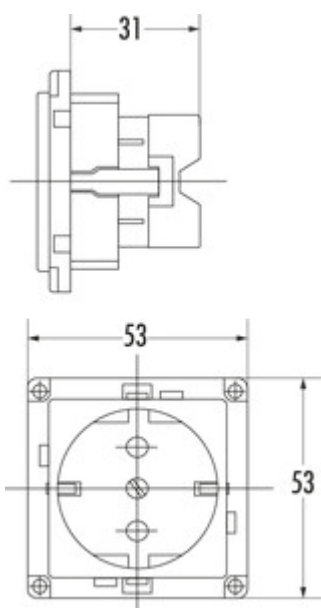

Earthed plug socket with flip lid

Product number: 7013048

Configuration: silver coloured/black

Configuration options

7013048 | silver coloured/black

- ✓ Socket
- ✓ Socket element
- ✓ 1 x earthed plug socket
- voltage 230 V
- current 10/16 A

[more infos...](#)

Technical data

Article type	Socket	Colour socket	black
Mains voltage	230 V	Cover/blind type	flip lid
Certification	CE	Type of socket element	Socket element
Shape	angular	Rated current	10/16 A
Version sockets	1 x earthed plug socket	Number of sockets (total)	1
Housing colour	silver coloured		