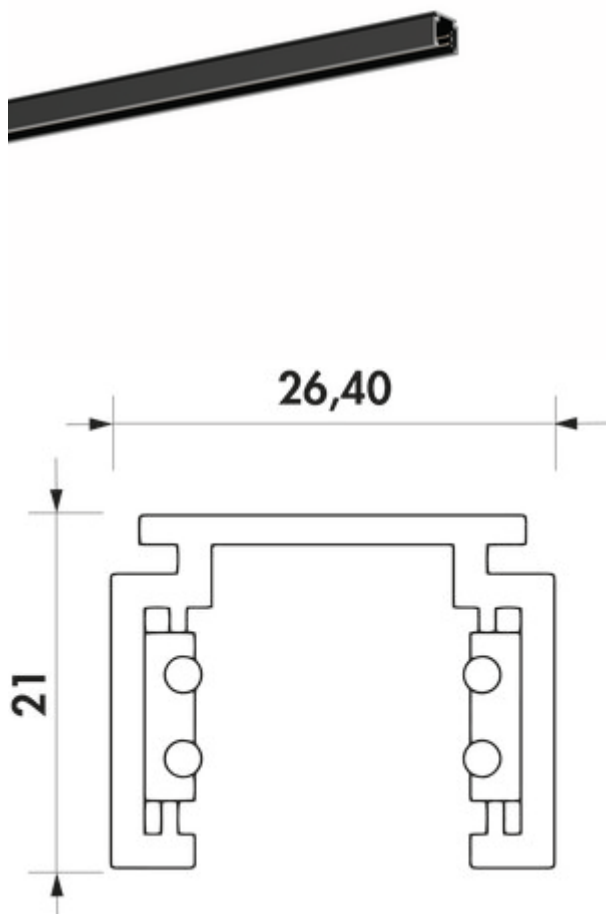

Easytrack rail

Product number: 7065078

Configuration: L 1500 mm, black matt

Configuration options

7065077 | L 1000 mm, black matt

7065078 | L 1500 mm, black matt

7065079 | L 2000 mm, black matt

Low-voltage busbar. Powder-coated aluminium housing. Can be cut to size.

— 48 VDC

— pre-drilled mounting holes for quick installation

— safe installation and operation thanks to protective extra-low voltage (SELV 48 V)

[more infos...](#)

Technical data

Article type	Luminaire	Mounting/Fixing	pre-drilled mounting holes for quick installation
Height	21 mm	Note	safe installation and operation thanks to safety extra-low voltage (SELV 48V)
Width	1.500 mm	Surface/coating	powder coated
Material	aluminium