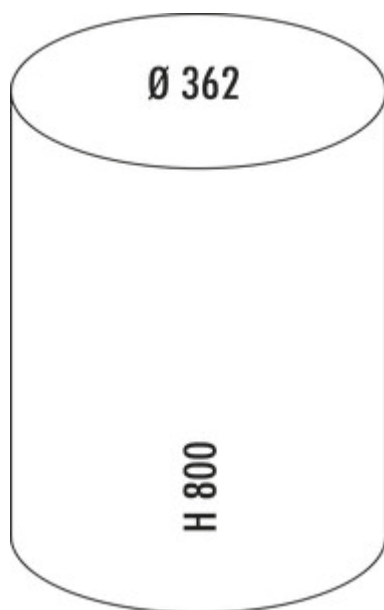

WESCO® Big Baseboy 30

Product number: 8011522

Configuration: graphite

Configuration options

- 8011519 | white
- 8011520 | red
- 8011521 | nickel silver
- 8011522 | graphite
- 8011523 | almond
- 8011524 | black
- 8011525 | black matt
- 8011526 | white matt
- 8011527 | graphite matt
- 8011528 | sand matt

- ✓ Free-standing containers
- ✓ footstep mechanism
- ✓ 30 l
 - waste capacity 30 litres
 - powder-coated sheet steel body and lid
 - metal insert
 - metal foot pedal with rubber tread surface
 - plastic base ring

[more infos...](#)

Technical data

Article type	Free-standing container	Opening technology	footstep mechanism
Brand	WESCO®	Total volume	30 l
Width	362 mm	Volume/content container 1	30 l
Material	powder coated steel sheet	Design	Free-standing containers
Dishwasher safe	Not dishwasher-safe	Waste bin dimensions (Wesco.de)	800 x 362
Shape	round	Old Wesco order no.	134731-13
Height insert	625 mm	Volume/Content container	30
Wide use	244 mm	Locking mechanism	With damper
Material insert	metal	Footstep material	Metal with rubber tread
Cover	Yes	Material Boden	with plastic edge
Lid type(s)	Closing-lid		