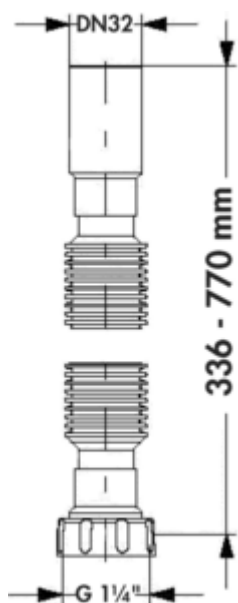

Siphon connection hose bathroom

Product number: 1051071

Configuration: white

Configuration options

1051071 | white

- ✓ Accessory
- flexible and extendable as required
- 1 1/4"

[more infos...](#)

Technical data

Article type	Accessory	Thread	1 1/4"
--------------	-----------	--------	--------