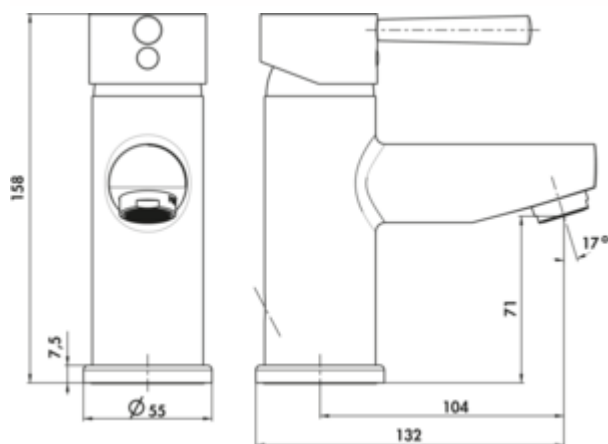

LINEA Kardon 1 bathroom

Product number: 5011084

Configuration: chrome, high pressure

Configuration options

5011084 | chrome, high pressure

- ✓ Washbasin tap
- ✓ high pressure
- ✓ CLICK cartridge

Single lever faucet. With pop-up rod waste fitting 1¼", ceramic cartridge, **ECO function** (CLICK cartridge) and **scald protection**.

— drill Ø 35 mm

[more infos...](#)

Technical data

Article type	Washbasin tap	Type of fitting	Single lever faucet
Brand	LINEA	Operating pressure	high pressure
Number of handles	1	Width	55 mm
Total installation height	158 mm	Material	brass
Height	158 mm	Excenter fitting	With pop-up rod waste fitting 1¼"
Outreach	104 mm	Number of tap holes	1
Discharge height	71 mm	ECO function	CLICK cartridge
Operating mode	Lever	Temperature limiter/scald protection	Yes
Drilling diameter	35 mm	Angle of inclination of aerator	17 °
Handle position	top	Max. Flow rate at 3 bar	11,3 l/min
Cartridge with ceramic sealing discs	Yes		