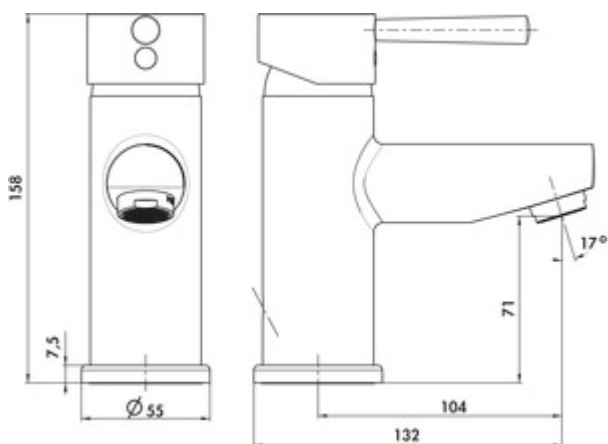

LINEA Kardon 1 bathroom

Product number: 5011084

Configuration: chrome, high pressure

Configuration options

5011084 | chrome, high pressure

- ✓ Washbasin tap
- ✓ high pressure
- ✓ CLICK cartridge

Single lever faucet. With pop-up rod waste fitting 1¼", ceramic cartridge, ECO function (CLICK cartridge) and scald protection.

— drill Ø 35 mm

[more infos...](#)

Technical data

Article type	Washbasin tap	Type of fitting	Single lever faucet
Brand	LINEA	Operating pressure	high pressure
Number of handles	1	Width	55 mm
Total installation height	158 mm	Material	brass
Height	158 mm	Excenter fitting	With pop-up rod waste fitting 1¼"
Outreach	104 mm	Number of tap holes	1
Discharge height	71 mm	ECO function	CLICK cartridge
Operating mode	Lever	Temperature limiter/scald protection	Yes
Drilling diameter	35 mm	Angle of inclination of aerator	17 °
Handle position	top	Max. Flow rate at 3 bar	11,3 l/min
Cartridge with ceramic sealing discs	Yes		