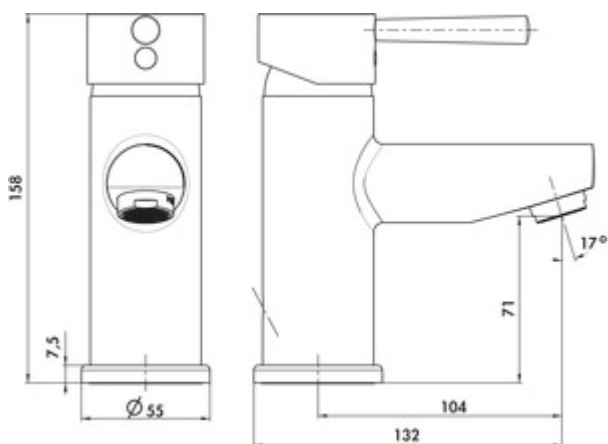

LINEA Kardon 1 bathroom

Product number: 5011084

Configuration: chrome, high pressure

Configuration options

5011084 | chrome, high pressure

- ✓ Washbasin tap
- ✓ high pressure
- ✓ CLICK cartridge

Single lever faucet. With pop-up rod waste fitting 1¼", ceramic cartridge, ECO function (CLICK cartridge) and scald protection.

— drill Ø 35 mm

[more infos...](#)

Technical data

Article type	Washbasin tap	Type of fitting	Single lever faucet
Brand	LINEA	Operating pressure	high pressure
Number of handles	1	Width	55 mm
Total installation height	158 mm	Material	brass
Outreach	104 mm	Excenter fitting	With pop-up rod waste fitting 1¼"
Discharge height	71 mm	Number of tap holes	1
Operating mode	Lever	ECO function	CLICK cartridge
Drilling diameter	35 mm	Temperature limiter/scald protection	Yes
Handle position	top	Angle of inclination of aerator	17 °
Cartridge with ceramic sealing discs	Yes	Max. Flow rate at 3 bar	11,3 l/min