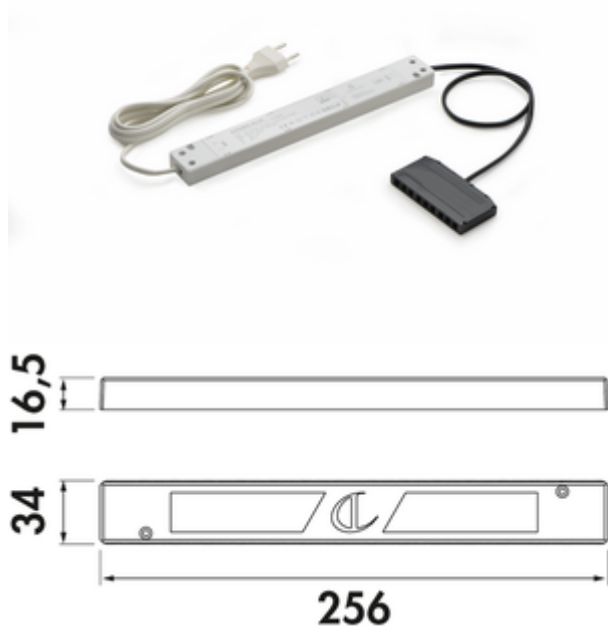

## LED converter 2

Product number: 7062218

Configuration: blanc

### Configuration options

7062218 | blanc

- ✓ 30 watts
- ✓ Luminaire slots: 9
- ✓ 2.000 mm
- 30 watts, 12 VDC
- with 9-fold distributor
- 2000 mm mains connecting line
- connecting values of the individual lamps are to be observed (watt)

### Technical data

Article type	converter	Note	observe the connection values (watt) of the individual lamps
Height	16,5 mm	Shape	angular
Width	256 mm	Length of the supply line (primary)	2.000 mm
Transformer / converter required	Yes	Luminaire slots	9
Power	30 watts	Replaceable illuminant	No