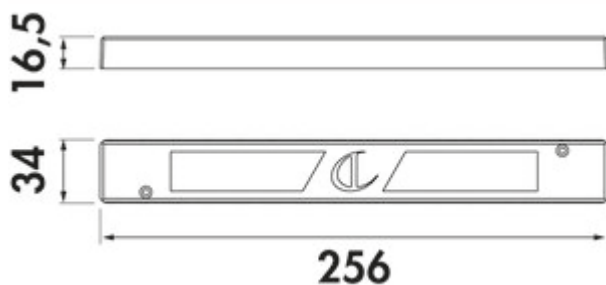

### Configuration options

7062218 | blanc

- ✓ 30 watts
- ✓ Luminaire slots: 9
- ✓ 2.000 mm
- 30 watts, 12 VDC
- with 9-fold distributor
- 2000 mm mains connecting line
- connecting values of the individual lamps are to be observed (watt)

### Technical data

Article type	converter	Shape	angular
Width	256 mm	Length of the supply line (primary)	2.000 mm
Transformer / converter required	Yes	Luminaire slots	9
Power	30 watts	Replaceable illuminant	No
Note	observe the connection values (watt) of the individual lamps		