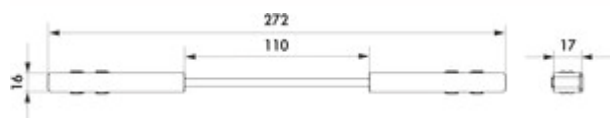

Easytrack flexible connector

Product number: 7065087

Configuration: black

Configuration options

7065087 | black

Flex longitudinal connector. For extending the conductor rail if there is a connection box in between.

- Plastic
- 17 x 16 x 272 mm (H x W x D)
- Clip-in mounting

[more infos...](#)

Technical data

Article type	Connection line/element	Material	plastic
Height	17 mm	Mounting/Fixing	Clip-in mounting
Width	16 mm	Suitable for	for extending the conductor rail if there is a connection box in between