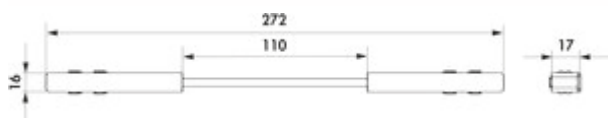

Easytrack flexible connector

Product number: 7065087

Configuration: black

Configuration options

7065087 | black

Flex longitudinal connector. For extending the conductor rail if there is a connection box in between.

- Plastic
- 17 x 16 x 272 mm (H x W x D)
- Clip-in mounting

[more infos...](#)

Technical data

Article type	Connection line/element	Mounting/Fixing	Clip-in mounting
Width	16 mm	Suitable for	for extending the conductor rail if there is a connection box in between
Material	plastic		