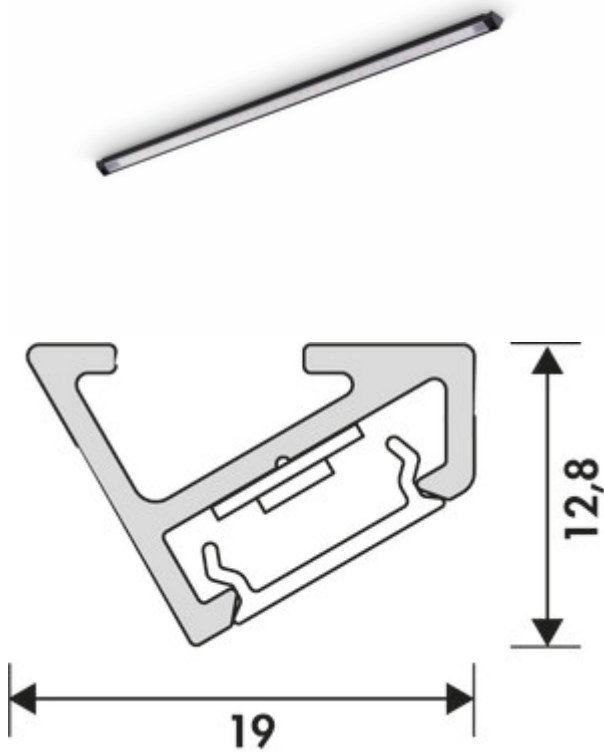

### Configuration options

7061223 | L 2600 mm, stainless steel coloured  
 7061224 | L 2600 mm, black matt  
 7061294 | L 1500 mm, stainless steel coloured  
 7061295 | L 1500 mm, black matt  
 7061308 | L 600 mm, stainless steel coloured  
 7061309 | L 600 mm, black matt  
 7061310 | L 900 mm, stainless steel coloured  
 7061311 | L 900 mm, black matt  
 7061312 | L 1200 mm, stainless steel coloured  
 7061313 | L 1200 mm, black matt

✓ Under-cabinet/niche light

✓ linear light

✓ 2700 K warm white to 6500 K cold white

Lamp mounted from below. Aluminium housing, with matt plastic cover including LED profile.

Individual lamp without switch

- 12 watts per meter
- continuous control of the light colour from 2700 K warm white to 6500 K cold white
- max. 92 lumen/watt at 6000 K cold white
- LED strip loose, not used in profile from a length of 1500 mm
- can be shortened every 25 mm
- 2000 mm two-sided supply line from a length of 1500 mm
- 2 end caps enclosed loose, from a length of 1500 mm 4 end caps
- connection to 12 V converter with colour change control
- LIC LED system compatible

## Technical data

Article type	Luminaire	Housing colour	black matt
Width	1.500 mm	Colour temperature	2700 K warm white to 6500 K cold white
Energy efficiency class	G	Colour temperature adjustable	stepless
Transformer / converter required	Yes, must be ordered separately	LIC system compatible	Yes
Mounting/Fixing	Base unit installation (wall unit/shelf)	Illuminant type	LED
Material housing	aluminium	Replaceable illuminant	Yes
Switch	No	Light yield	max. 92 lumen/watt at 6000 K cold white
Shortenability	may be shortened every 25 mm	Connection	On both sides
Shape	angular	Material cover	plastic
Length of the supply line (primary)	2.000 mm	Design	Under-cabinet/niche light linear light
More parts	incl. 4 end caps	Power per metre	12 watts
Illuminant included	Yes		