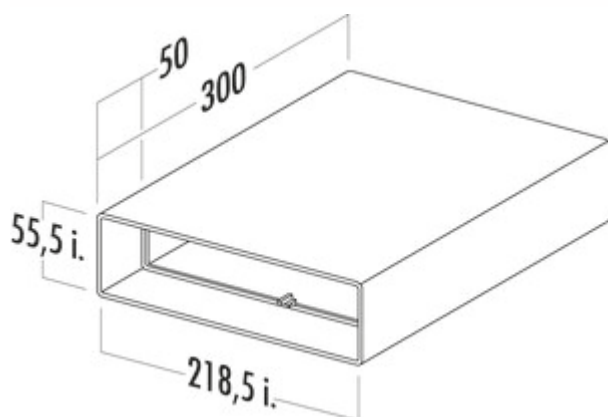

## T-TR 300 system 125 wide duct

Product number: 4021003

Configuration: white

### Configuration options

4021003 | white

- ✓ Connecting element
- ✓ Plug-in system for subsequent gluing

Telescopic slider element. Spacer piece and pipe connector.

[more infos...](#)

### Technical data

Article type	Connecting element	Connection diameter	125 mm
Width	300 mm	System dimension	125
Mounting/Fixing	Plug-in system for subsequent gluing	Output drive	angular
Shape	angular	Ventilation system	COMPAIR top