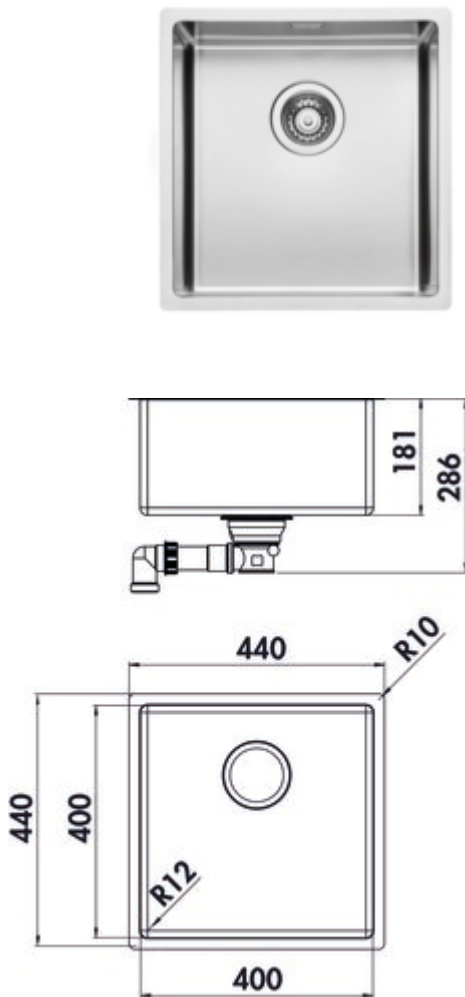

Corno Basso 3

Product number: 1013141
Configuration: stainless steel

Configuration options

1013141 | stainless steel
1041114 | set (sink and Arco 1 faucet)

- ✓ Built-in sink
- ✓ Flush mounted sink
- ✓ Sub-structure bowl

Built-in/sub-structure sink. Single bowl. 3½" drain and spill-over fitting. When using the mounting brackets supplied, the installation width required increases by approx. 30 mm per side in case of the sub-structure sink.

Flat edge: also suitable for flush installation

- cut-out dimensions ca. 430 x 430 mm (built-in sink)
- cut-out dimensions ca. 400 x 400 mm (substructure sink)

[more infos...](#)

Technical data

Article type	Sink	Main sink width	400 mm
Width	440 mm	Height main sink	181 mm
Material	stainless steel	Depth main sink	400 mm
Note	when using the mounting brackets supplied, the installation width required increases by approx. 30 mm per side in case of the sub-structure sink	Flushing radius (R)	10
Cabinet width	500 mm	Maximum worktop material thickness	40 mm
Cut-out dimension	approx. 430 x 430 mm (built-in sink) approx. 400 x 400 mm (substructure sink)	Material thickness worktop minimum	10 mm
Worktop thickness	The sinks are suitable for worktop thicknesses from 10–40 mm (built-in sink) and from 20 mm (sub-structure sink)	Armature bench	No
Excenter fitting	Drain and spill-over fitting	Number of sinks	1 main sink
Valve type	3½" basket strainer valve flush	Number of overflow points	1
Overflow	Overflow in the main basin	Sound insulation	Yes
Installation variant	Built-in sink Flush mounted sink Sub-structure bowl	Pelvic inner radius (R)	12

Spare Parts

1013057	Rotational knob excenter fitting, Drain fittings, stainless steel, for Corno Turno 50/60
1010046	Drain and spillover valve, Accessory, 3½", for Corno Basso

Recommendations

5011250	Arco 1, Sink faucet, chrome, high pressure
1111142	Stainless steel cleaning agent Utral, Cleaning agent, 250 ml