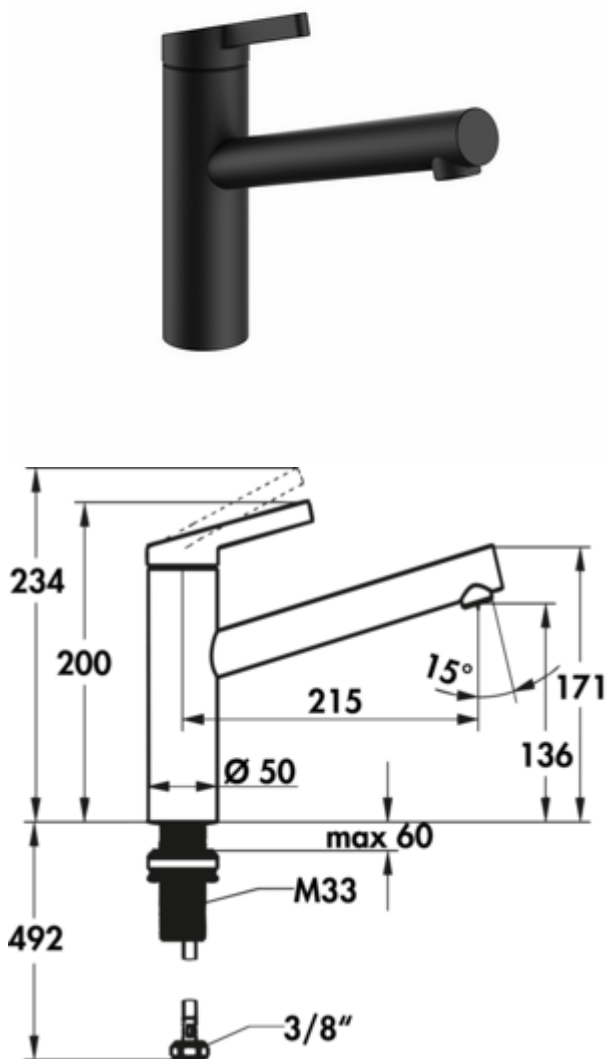

KWC Fit 1

Product number: 5022291

Configuration: black matt, high pressure

Configuration options

5022290 | chrome, high pressure

5022291 | black matt, high pressure

- ✓ Sink faucet
- ✓ high pressure
- ✓ with swivelling outlet

Single lever faucet with swivelling outlet and ceramic cartridge.

- swivel range 150° (Neoperl® Cascade®)
- drill Ø 35 mm
- KWC control cartridge M 35 S (with ceramic disc technology, continuously adjustable flow rate and temperature)
- temperature limitation
- flexible connection hoses 3/8"
- QuickInstallation mounting with threaded connector M33 x 1.5 with locking screws

[more infos...](#)

Technical data

Article type	Sink faucet	Swivel range outlet	150°
Brand	KWC	Type of fitting	Single lever faucet
Number of handles	1	Operating pressure	high pressure
Total installation height	200 mm	Width	50 mm
Height	200 mm	Material	brass
Outreach	215 mm	Hose thread	3/8"
Outlet	with swivelling outlet	Number of tap holes	1
Discharge height	136 mm	Cartridge size	M 35 S
Operating mode	Lever	Temperature limiter/scald protection	Yes
Drilling diameter	35 mm	Angle of inclination of aerator	15 °
Handle position	top	Temperature adjustable	Yes
Cartridge with ceramic sealing discs	Yes	Flow rate at 3 bar (cold)	7 l/min