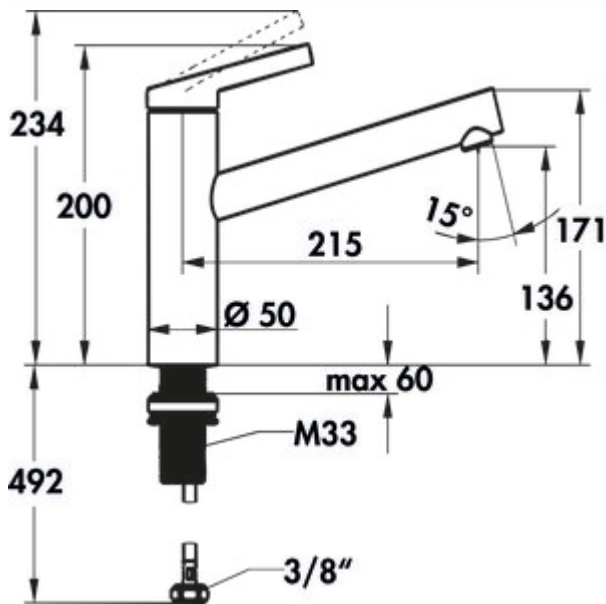

## KWC Fit 1

Product number: 5022291

Configuration: black matt, high pressure

### Configuration options

5022290 | chrome, high pressure

5022291 | black matt, high pressure

- ✓ Sink faucet
- ✓ high pressure
- ✓ with swivelling outlet

Single lever faucet with swivelling outlet and ceramic cartridge.

- swivel range 150° (Neoperl® Cascade®)
- drill Ø 35 mm
- KWC control cartridge M 35 S (with ceramic disc technology, continuously adjustable flow rate and temperature)
- temperature limitation
- flexible connection hoses 3/8"
- QuickInstallation mounting with threaded connector M33 x 1.5 with locking screws

### Technical data

Article type	Sink faucet	Type of fitting	Single lever faucet
Brand	KWC	Operating pressure	high pressure
Number of handles	1	Width	50 mm
Total installation height	200 mm	Material	brass
Outreach	215 mm	Hose thread	3/8"
Outlet	with swivelling outlet	Number of tap holes	1
Discharge height	136 mm	Cartridge size	M 35 S
Operating mode	Lever	Temperature limiter/scald protection	Yes
Drilling diameter	35 mm	Angle of inclination of aerator	15 °
Handle position	top	Temperature adjustable	Yes
Cartridge with ceramic sealing discs	Yes	Flow rate at 3 bar (cold)	7 l/min
Swivel range outlet	150°		