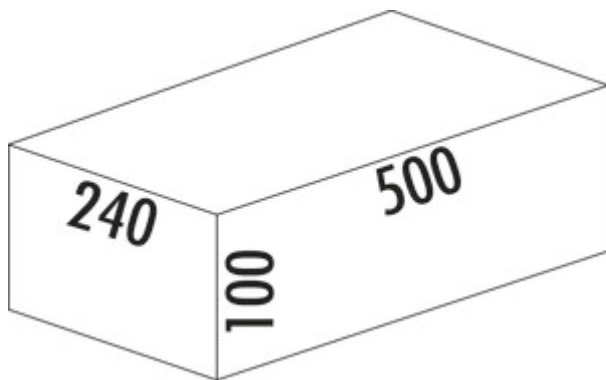

Cox Base-Board® 500

Product number: 8013360

Configuration: anthracite

Configuration options

8012360 | silver

8013360 | anthracite

- ✓ Front pull-out system
- ✓ full pull-out
- ✓ 3.9 l
- height 100 mm
- guide rail depth 470 mm
- uniform design to Cox® Base
- technology: full pull-out
- fitting: cabinet wall
- with soft retraction and damping
- boîtes de rangement 1 x 2,7 l et 1 x 1,2 l et 4 fixations incluses

[more infos...](#)

Technical data

Article type	Drawer	Total volume	3.9 l
Width	240 mm	Volume/content container 1	2,7 l
CE marking on the product	No	Volume/content container 2	1,2 l
Mounting/Fixing	cabinet wall	Soft closing	Yes
Cabinet width	500 mm	Design	Front pull-out system
Shape	angular	Volume/Content container	2,7/1,2
Material container	plastic	Number of containers in additional drawer	2
Cover	No	Guide rail depth	470 mm
Number of containers	2	Volume/capacity drawer container 2	1,2 l
Opening technology	full pull-out	Locking mechanism	With damper