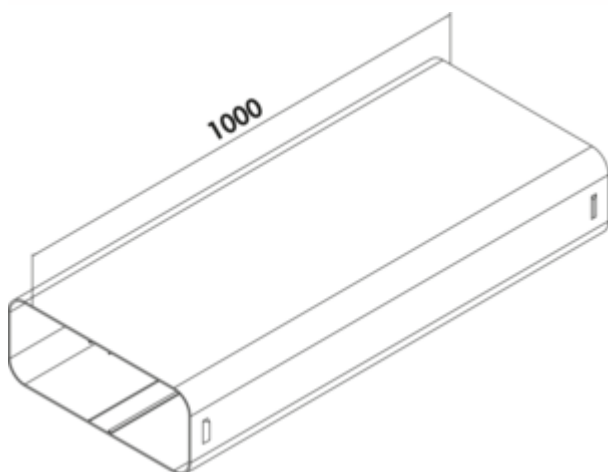

PRIME flow P-VRO 150 flat duct pipe

Product number: 4051001
 Configuration: light grey

Configuration options

4051001 | light grey

- ✓ Ventilation pipe
- ✓ N-click system with integrated latching elements
- N-Klick system for secure connection with the universal connector
- cable routing in ventilation duct (optional)
- installation in the floor structure using a support (optional)
- length 1000 mm

[more infos...](#)

Technical data

Article type	Ventilation pipe	Suitable for	for installation in the floor structure
Brand	PRIME flow	Connection diameter	150 mm
Height	89 mm	System dimension	150
Width	1.000 mm	Output drive	angular
Material	PVC	Ventilation system	COMPAIR PRIME flow®
Mounting/Fixing	N-click system with integrated latching elements	Cable routing	Optional
Note	cable routing in ventilation duct (optional)		