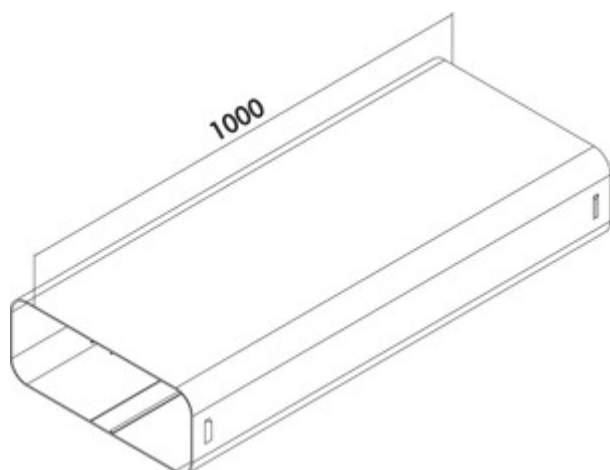

PRIME flow P-VRO 150 flat duct pipe

Product number: 4051001

Configuration: light grey

Configuration options

4051001 | light grey

- ✓ Ventilation pipe
- ✓ N-click system with integrated latching elements
- N-Klick system for secure connection with the universal connector
- cable routing in ventilation duct (optional)
- installation in the floor structure using a support (optional)
- length 1000 mm

[more infos...](#)

Technical data

Article type	Ventilation pipe	Suitable for	for installation in the floor structure
Brand	PRIME flow	Connection diameter	150 mm
Height	89 mm	System dimension	150
Width	1.000 mm	Output drive	angular
Material	PVC	Ventilation system	COMPAIR PRIME flow®
Mounting/Fixing	N-click system with integrated latching elements	Cable routing	Optional
Note	cable routing in ventilation duct (optional)		