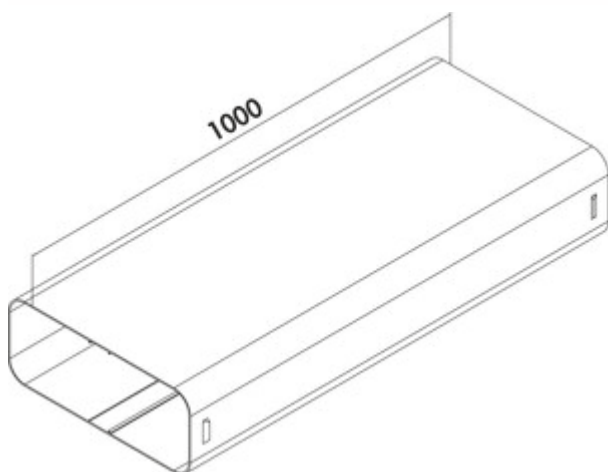

PRIME flow P-VRO 150 flat duct pipe

Product number: 4051001
Configuration: light grey

Configuration options

4051001 | light grey

- ✓ Ventilation pipe
- ✓ N-click system with integrated latching elements
- N-Klick system for secure connection with the universal connector
- cable routing in ventilation duct (optional)
- installation in the floor structure using a support (optional)
- length 1000 mm

[more infos...](#)

Technical data

Article type	Ventilation pipe	Suitable for	for installation in the floor structure
Brand	PRIME flow	Connection diameter	150 mm
Width	1.000 mm	System dimension	150
Material	PVC	Output drive	angular
Mounting/Fixing	N-click system with integrated latching elements	Ventilation system	COMPAIR PRIME flow®
Note	cable routing in ventilation duct (optional)	Cable routing	Optional